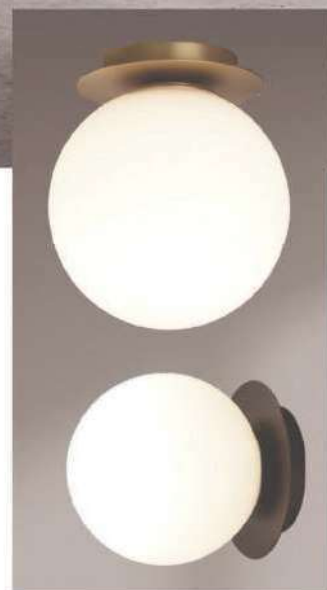

● Antique Gold/Opal - Oro Viejo/Opal ● Textured Black/Opal - Negro Texturado/Opal

Narma

IP44 IK00 Metal/Glass
 Metal/Cristal

$\pm \text{Ømax. 45mm}$
 $\pm \text{max.95}$

	FINISH	LAMP	ON-OFF	SIZE
Wall		1xE27 LED	39460800	 Ø150 Ø100 20 Ø140
			3946080N	
Ceiling		1xE27 LED	39460800	 Ø140 Ø100 20 Ø180
			3946080N	