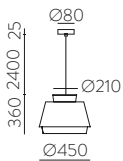

LED BULBS
Pag. 484

		FINISH	LAMP	ON/OFF
450mm	☐	☐☐	1xE27 LED	C391642BLI
		☐☐		C391642ARLI
		☐☐		C391642VELI
	☐	☐☐		C39164BBLI
		☐☐		C39164ARLI
		☐☐		C39164VELI
600mm	☐	☐☐	1xE27 LED	C391662BLI
		☐☐		C391662ARLI
		☐☐		C391662VELI
	☐	☐☐		C39166BBLI
		☐☐		C39166ARLI
		☐☐		C39166VELI

FINISH | ☐☐ WHITE - WHITE | BLANCO - BLANCO | ☐☐ WHITE - SAND | BLANCO - ARENA | ☐☐ WHITE - GREEN | BLANCO - VERDE

☐ WHITE | BLANCO | ☐ BLACK | NEGRO

⊕ IP20 IK05 ☐ CUSTOM

☐ COTTON / LINEN - METAL | ALGODÓN / LINO - METAL