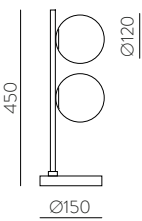

Table Lamp

■ 2xG9 LED 20 S382018O

■ 2xG9 LED 20 S382018N