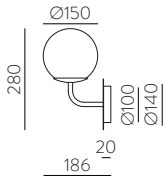

1x Ømax. 145mm
max.95