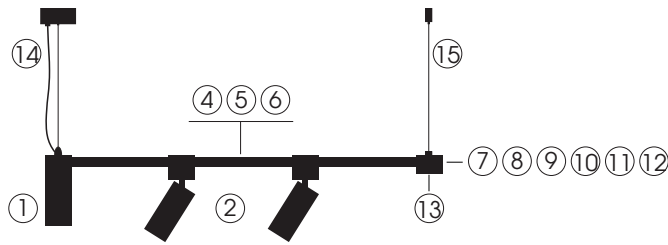

PENDANT | COLGANTE

LED MODULES | MÓDULOS LED

ON/OFF ☐ DALI/PUSH ☐

CEILING

1		☐ P3986000B	P3986000BDP
		☒ P3986000N	P3986000NDP

SPOT

2		☐ F3986000B	F3986000BDP
		☒ F3986000N	F3986000NDP

PENDANT LAMP

3		☐ C3986000B	C3986000BDP
		☒ C3986000N	C3986000NDP

JOINT ACCESSORIES | ACCESORIOS DE UNIÓN

PROFILE | PERFIL

300mm		CODE
4		☐ K1002242B
		☒ K1002242N
600mm		CODE
5		☐ K1002240B
		☒ K1002240N
1000mm		CODE
6		☐ K1002241B
		☒ K1002241N

END CAP | TAPA FINAL

7		CODE
		☐ K1002140B
		☒ K1002140N

"L" CONNECTOR 90° | CONECTOR "L" 90°

8		CODE
		☐ K1002141B
		☒ K1002141N

JOINT | EMPALME

9		CODE
		☐ K1002142B
		☒ K1002142N

"Y" CONNECTOR 120° | CONECTOR "Y" 120°

10		CODE
		☐ K1002143B
		☒ K1002143N

"T" CONNECTOR 90° | CONECTOR "T" 90°

11		CODE
		☐ K1002144B
		☒ K1002144N

"X" CONNECTOR | CONECTOR "X"

12		CODE
		☐ K1002145B
		☒ K1002145N

DECORATIVE ELEMENT | EMBELLECEDOR

13		CODE
		☐ K1002146B
		☒ K1002146N

ELECTRIFIED PENDANT KIT | KIT DE SUSPENSIÓN ELECTRIFICADO

14(*)		CODE
		☐ K1002040B
		☒ K1002040N

PENDANT KIT | KIT DE SUSPENSIÓN

15		CODE
		☐ K1002041B
		☒ K1002041N

FINISH | ☐ TEXTURED WHITE | BLANCO TEXTURADO ☒ TEXTURED BLACK | NEGRO TEXTURADO (*) Use one power supply each 280W | Usar una conexión a red cada 280W