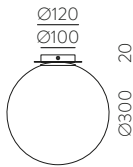

Ceiling 2	■				P39461800
	■	1xE27 LED	□	IP44	P3946180N
	● NEW				P3946180N