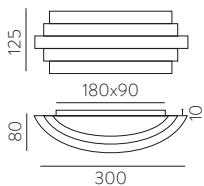

FINISH	WATT	LUM (Real)	SLIDE SWITCH (K)	ON/OFF	TRIAC	DALI/PUSH
□				A3840070B	A3840070BDT	A3840070BDP
■	20W	1200	▶ 2700-3000	A3840070N	A3840070NDT	A3840070NDP
■				A3840070O	A3840070ODT	A3840070ODP

MINIMUM QTY REQUIRED 10 UNITS - CANTIDAD MÍNIMA REQUERIDA 10 UDS.

FINISH | □ TEXTURED WHITE | BLANCO TEXTURADO ■ TEXTURED BLACK | NEGRO TEXTURADO ■ TECHNICAL GOLD | ORO TÉCNICO

IP20 IK06 CRI>90 incl RAL COMPATIBLE CASAMBI MacAdam Steps3 **L80B20** ≥50.000h METAL | METAL