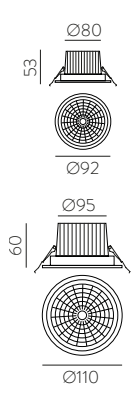

FINISH	WATT	LUM (Real)		K	ON/OFF	TRIAC	DALI/PUSH
90mm							
□	8W	730	Ø80	3000	E3985000B	E3985000BDT	E3985000BDP
110mm							
□	13W	1360	Ø95	3000	E3985100B	E3985100BDT	E3985100BDP

FINISH | □ TEXTURED WHITE | BLANCO TEXTURADO

MINIMUM QTY REQUIRED 10 UNITS - CANTIDAD MÍNIMA REQUERIDA 10 UDS.

IP65
IK06
CRI>90
Incl
60°
MacAdam Steps3
L80B10 ≥60.000h
ALUMINIUM - POLYCARBONATE | ALUMINIO - POLICARBONATO