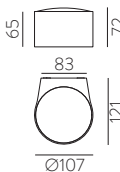

FINISH	WATT	LUM (Real)	K			ON/OFF	TRIAC	DALI/PUSH
Ceiling		☐	6W	495	3000	95°		P2060000B		
		☐						P2060000GR	✗	✗
Wall 1 light		☐	6W	540	3000	100°		A2060000B		
		☐						A2060000GR	✗	✗
Wall 2 lights		☐	12W	1080	3000	100°		A2060100B		
		☐						A2060100GR	✗	✗

FINISH | ☒ ANTHRACITE RAL 7024 | ANTRACITA RAL 7024 ☐ WHITE TEXTURED RAL 9016 | BLANCO TEXTURADO RAL 9016

IP65 IK06 CRI>80 MacAdam Step≤3 **L80B20 ≥50.000h**

ALUMINIUM - ACRYLIC | ALUMINIO - ACRÍLICO