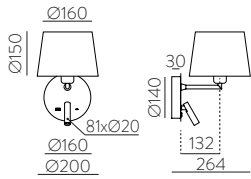

⊕ IP44 IK00 CRI>90 Incl

METAL - GLASS | METAL - CRISTAL

Wall Lamps

Apliques

STILO

LED BULBS | **COMPATIBLE SHADE**
Pag. 484 | Pag. 485

NEW Wall Reading Light

FINISH	LAMP	WATT	LUM (Real)	K	RAL	ON/OFF
■						A8202082N
□	1xE27 LED	3W	285	3000	✗	A8202082B
■						A8202082NSP
□	1xE27 LED	3W	285	3000	✗	A8202082BSP