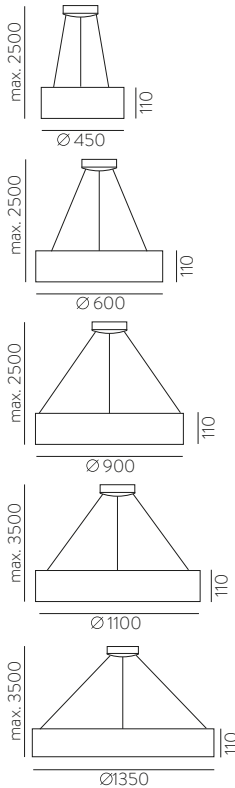

DILGA

Ceiling lamps / Iluminación de techo

	FINISH	WATT	LUM (Real)	SLIDE SWITCH (K)	ON/OFF	TRIAC (*)	DALI/PUSH	CASAMBI
450mm	☐				C3450170B	C3450170BDT	C3450170BDP	C3450170BCA
	☐	27W	2100	▶ 2700 - 3000				
600mm	☐				C3450270B	C3450270BDT	C3450270BDP	C3450270BCA
	☐	48W	3730	▶ 2700 - 3000				
900mm	☐				C3450470B	C3450470BDT	C3450470BDP	C3450470BCA
	☐	126W	9800	▶ 2700 - 3000				
1100mm	☐				C3450570B	C3450570BDT	C3450570BDP	C3450570BCA
	☐	144W	11200	▶ 2700 - 3000				
1350mm	☐				C3450670B	C3450670BDT	C3450670BDP	C3450670BCA
	☐	168W	13100	▶ 2700 - 3000				

(*) TO BE USED EXCLUSIVELY WITH LED DIMMING SYSTEM AND ONLY ONE UNIT PER SYSTEM | USO EXCLUSIVO PARA REGULADORES LED Y MÁXIMO UNA UNIDAD POR REGULADOR.

PRODUCTS ON DEMAND [CASAMBI ACCESSORIES SEE PAG. 486-488] - PRODUCTOS BAJO PEDIDO [ACCESORIOS CASAMBI VER PAG. 486-488]

FINISH | ☐ TEXTURED WHITE - OPAL | BLANCO TEXTURADO - OPAL | ☐ TEXTURED BLACK - OPAL | NEGRO TEXTURADO - OPAL

IP20 IK06 CRI>90 | incl | COMPATIBLE CASAMBI | MacAdam Step3 | **L80B10 ≥60.000h** | UGR<19 | METAL - ACRYLIC | METAL - ACRÍLICO