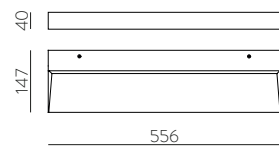

FINISH	WATT	LUM (Real)	Slide Switch (K)	ON/OFF	TRIAC	DALI/PUSH
205mm						
□				A3972070B		A3972070BDP
	20W	2200	2700-3000		✗	
■				A3972070N		A3972070NDP
380mm						
□				A3972170B		A3972170BDP
	38W	4340	2700-3000		✗	
■				A3972170N		A3972170NDP
556mm						
□				A3972270B		A3972270BDP
	56W	6500	2700-3000		✗	
■				A3972270N		A3972270NDP

MINIMUM QTY REQUIRED 10 UNITS - CANTIDAD MÍNIMA REQUERIDA 10 UDS.

FINISH | □ WHITE TEXTURED | BLANCO TEXTURADO ■ BLACK TEXTURED | NEGRO TEXTURADO

IP20 IK07 CRI>90

120°

MacAdam Step2

L90B10 ≥70.000h

METAL - ACRÍLICO | METAL - ACRÍLICO