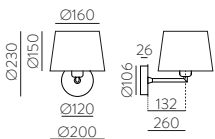

FINISH	LAMP	WATT	LUM (Real)	K	RAL	ON/OFF
■						A8202082N
□	1xE27 LED	3W	285	3000	✗	A8202082B
■						A8202082NSP
□	1xE27 LED	3W	285	3000	✗	A8202082BSP

USB output: 5V-2.1A

FINISH | ■ TEXTURED BLACK | NEGRO TEXTURADO   □ TEXTURED WHITE | BLANCO TEXTURADO   ▢ WHITE SHADE | PANTALLA BLANCA

⊕ IP20 IK05 CRI>90   incl   USB type A   USB type C   Visual Comfort   MacAdam Step≤3   **L80B20 ≥50.000h**   METAL - COTTON | METAL - ALGODÓN