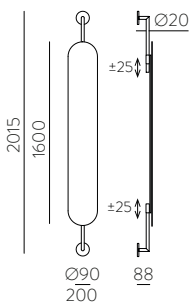

DRESSCODE

Lighting mirrors / Espejos iluminados

CUSTOM
Customize it | Personalízalo
(See pag. 329)

FIXING	FINISH	CODE

Wall - Wall

A10735R1036

FINISH | ■ MATT GOLD | ORO MATE (RAL 1036)

IK00 CUSTOM

GLASS 4mm - METAL | CRISTAL 4mm - METAL