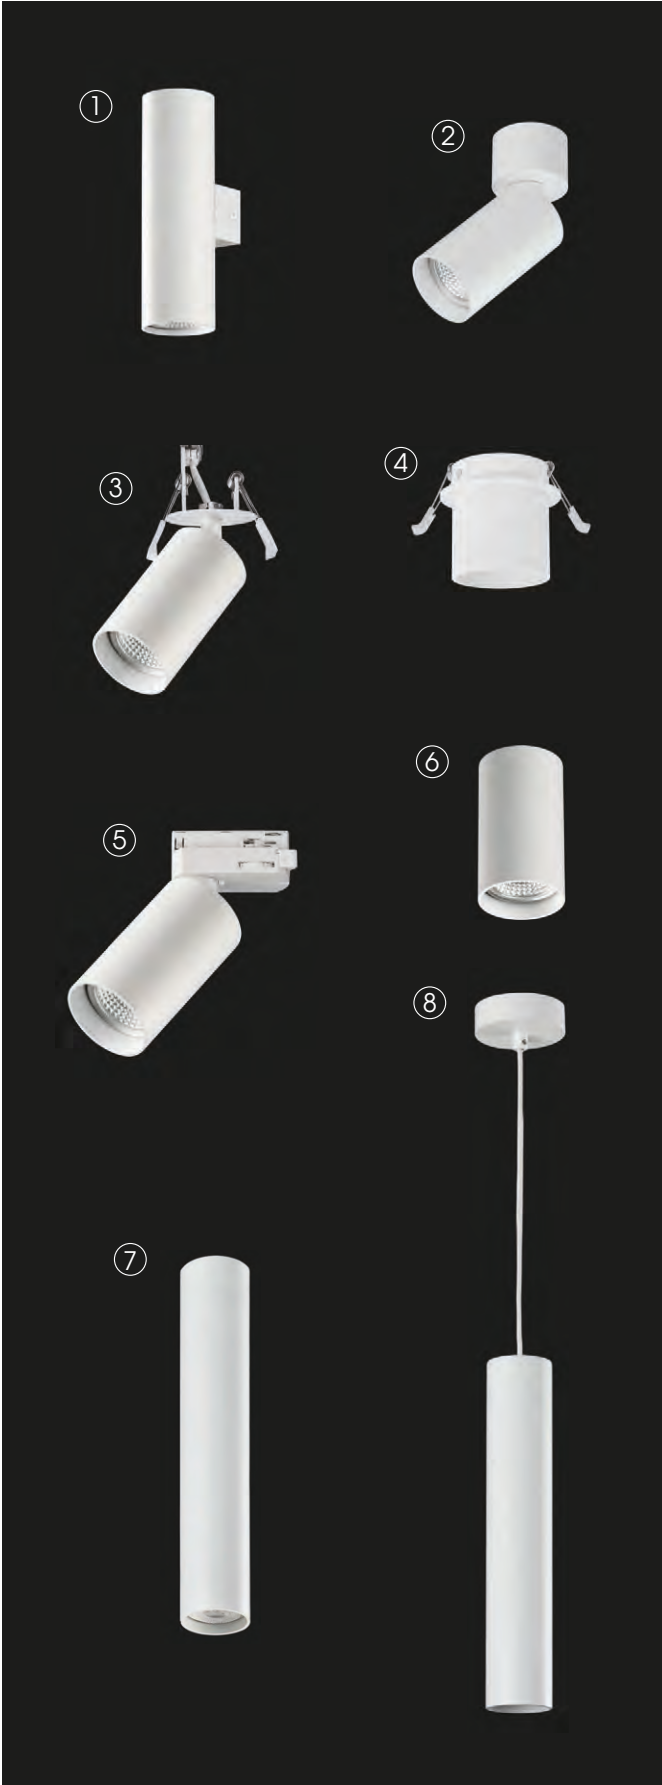

ZOOM

Technical Lighting / Iluminación técnica

SEE PAG.
374-375

ZOOM

LED BULBS
Pag. 484

Max. 58 mm

	FINISH	LAMP	CLASS					ON/OFF
1 Wall 2L	□	2xGU10 LED		-	-	-		A37640B
	■							A37640N
2 Spot 1L	□	1xGU10 LED		350°	90°	-		F37640B
	■							F37640N
3 Spot Recessed 1L	□	1xGU10 LED		350°	90°	Ø44		E37640B
	■							E37640N
4 Mini Spot Recessed 1L	□	1xGU10 LED		-	-	Ø64		E37641B
	■							E37641N
5 Track 1L (3-PHASE)	□	1xGU10 LED		350°	90°	-		T37640B
	■							T37640N
6 Ceiling 100mm	□	1xGU10 LED		-	-	-		P37640B
	■							P37640N
7 Ceiling 350mm	□	1xGU10 LED		-	-	-		P37641B
	■							P37641N
7 Ceiling 450mm	□	1xGU10 LED		-	-	-		P37642B
	■							P37642N
8 Pendant 1L	□	1xGU10 LED		-	-	-		C37640B
	■							C37640N