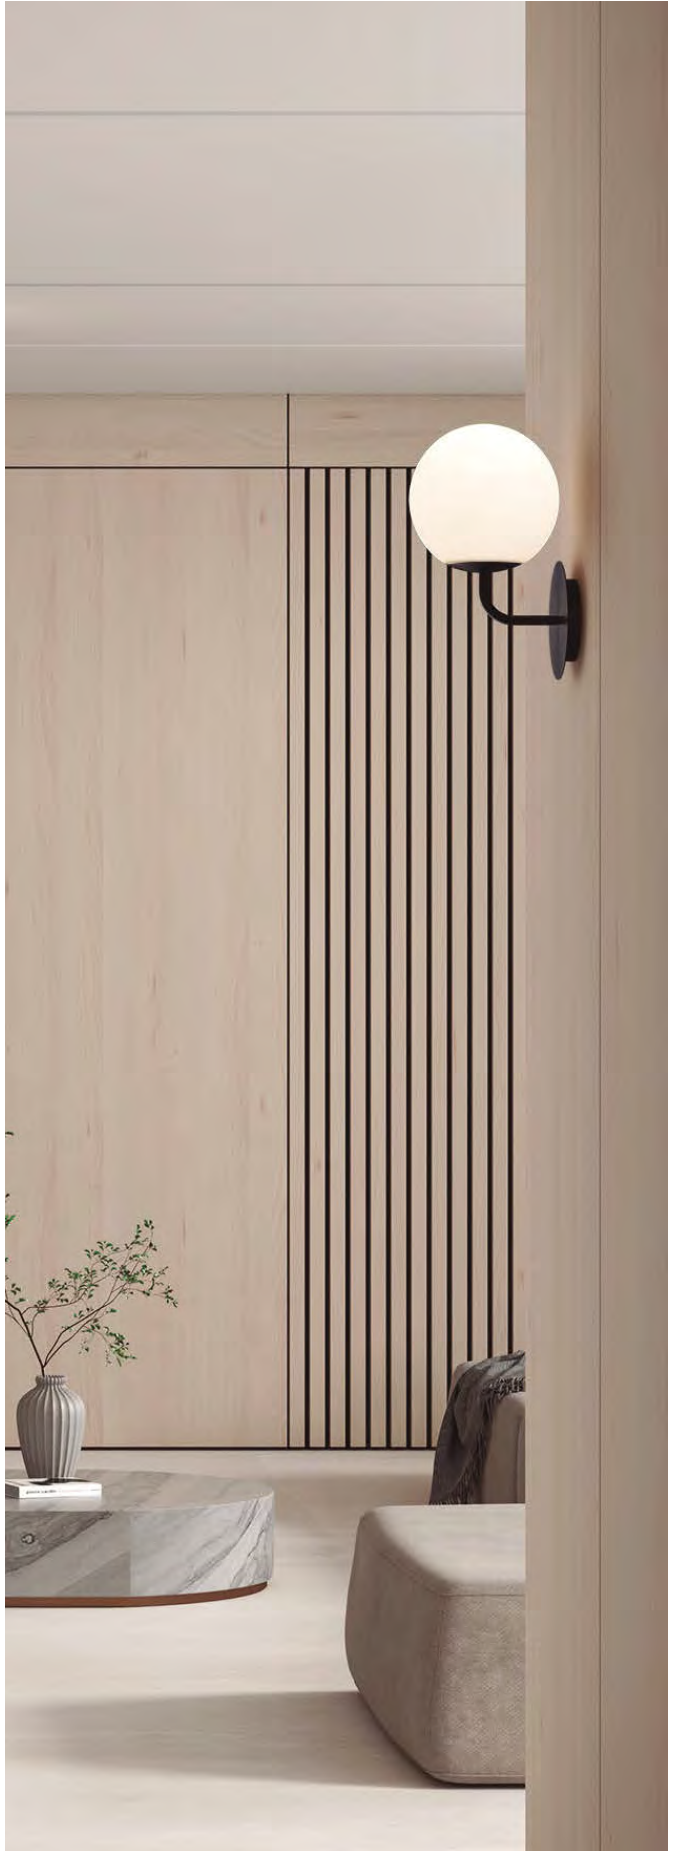

METAL - DOUBLE LAYER GLASS | METAL - CRISTAL DOBLE CAPA

PARMA

PARMA

EXTENDED FAMILY
Pag. 46-51

LED BULBS
Pag. 484

LED max. 95
Ømax. 45mm

LED max. 95
Ømax. 45mm

LED max. 145
Ømax. 45mm