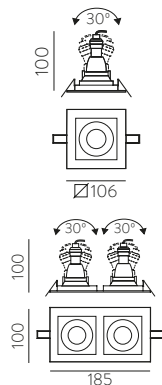

FINISH	LAMP	⌂	ON/OFF
1 Light	□	1xG10 LED	Ø90	P36791B
2 Lights	□	2xG10 LED	Ø170x90	P36792B

FINISH | □ WHITE | BLANCO

METAL - GLASS | METAL - CRISTAL