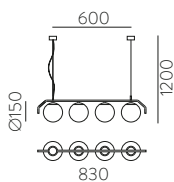

FINISH | ■ BLACK - OPAL | NEGRO - OPAL ■ MATT ANTIQUE GOLD - OPAL | ORO VIEJO MATE - OPAL

METAL - DOUBLE LAYER GLASS | METAL - CRISTAL DOBLE CAPA