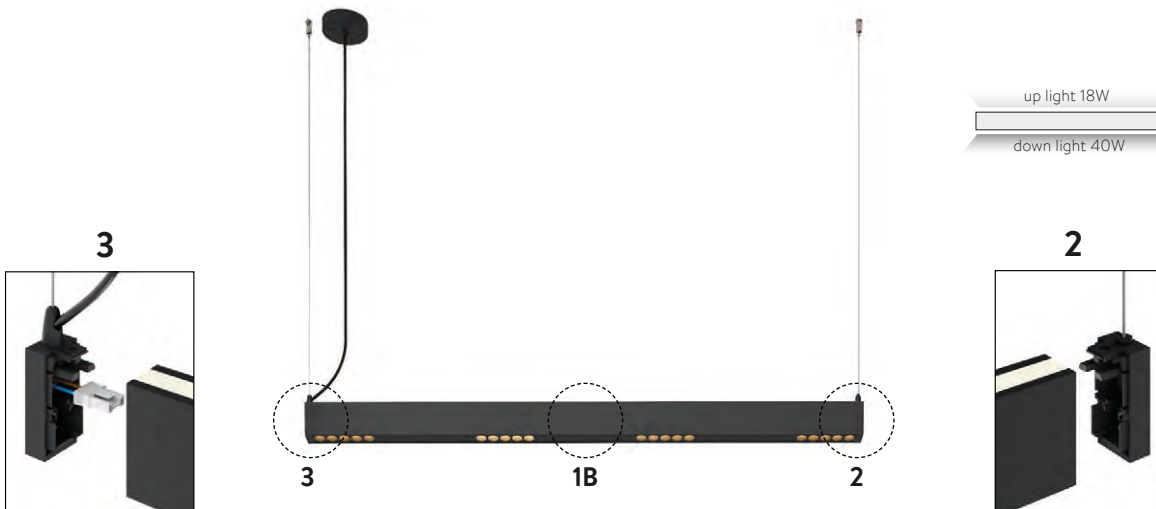

(*) Use one power supply led modules each 350W maximum | Usar una conexión a red cada máximo 350W