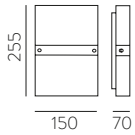

LED BULBS
Pag. 484