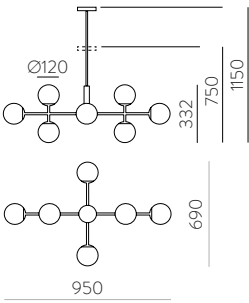

Pendant Lamp

■ 8xG9 LED 20 C382082O

■ 8xG9 LED 20 C382082N