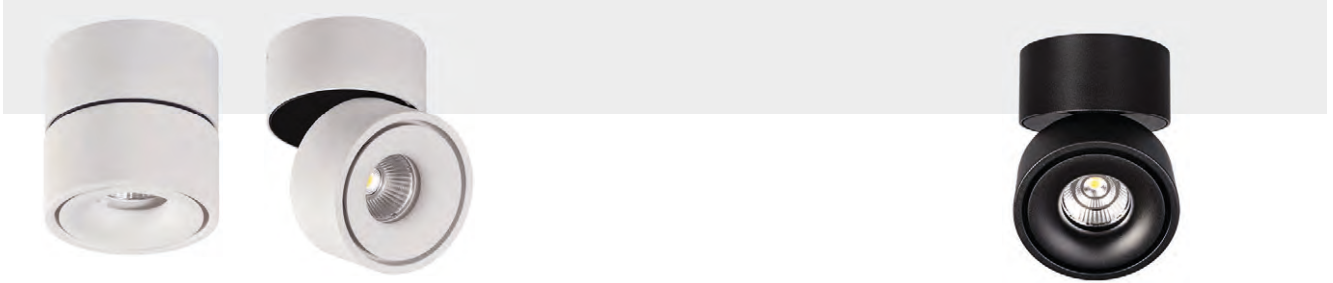

Surface	FINISH	WATT	LUM (Real)	K	ON/OFF	TRIAC	DALI/PUSH
	□	13W	891	3000	P341210B	P341210BDT	
	■				P341210N	P341210NDT	✗

MINIMUM QTY REQUIRED 10 UNITS - CANTIDAD MÍNIMA REQUERIDA 10 UDS.

IP20 IK06 CRI>90
incl 38° 350° 80° MacAdam Step 3 **L80B20 ≥50.000h** UGR ≥18 METAL - ALUMINIUM | METAL - ALUMINIO