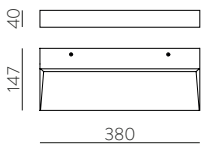

SLIDE SWITCH

K SELECTOR

2700K 3000K