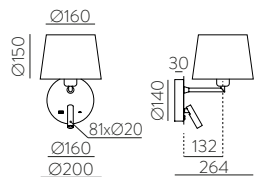

STILO UPGRADE

LED BULBS
Pag. 484

COMPATIBLE SHADE
Pag. 485

NEW Wall Reading Light