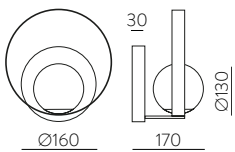

FINISH	WATT	LUM (Real)	SLIDE SWITCH (K)	ON/OFF	TRIAC	DALI/PUSH
■				A3815170O	A3815170ODT	
	5W	370	▶ 2700 - 3000			✗
■				A3815170N	A3815170NDT	

MINIMUM QTY REQUIRED 10 UNITS - CANTIDAD MÍNIMA REQUERIDA 10 UDS.

FINISH | ■ TECHNICAL GOLD - OPAL | ORO TÉCNICO - OPAL ■ TEXTURED BLACK - OPAL | NEGRO TEXTURADO - OPAL

IP20

IK00

CRI > 90

MacAdam Steps3

L80B20 ≥50.000h

METAL - DOUBLE LAYER GLASS | METAL - CRISTAL DOBLE CAPA