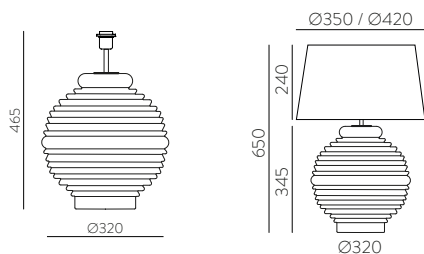

FINISH	LAMP	ON/OFF
	1xE27	☒ S8215080N
☒	1xE27	☒ S8215080NSP

FINISH | ☒ SHINY BLACK | NEGRO BRILLO

☐ WHITE SHADE | PANTALLA BLANCA

☐ IP20 ☐ IK00 ☐ ☒ CUSTOM

CERAMICS - METAL - COTTON | CERÁMICA - METAL - ALGODÓN