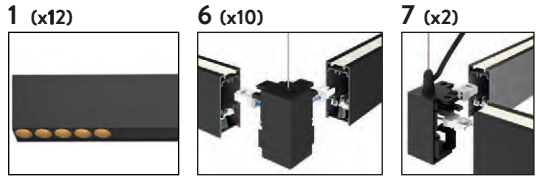

INVISIBLE SYSTEM NEW

Technical Lighting / Iluminación técnica

(*)

(*)

(*) Use one power supply led modules each 350W maximum | Usar una conexión a red cada máximo 350W