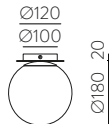

METAL - DOUBLE LAYER GLASS | METAL - CRISTAL DOBLE CAPA

PARMA

PARMA

EXTENDED FAMILY
Pag. 46-51

LED BULBS
Pag. 484

LED max. 95
Ømax. 45mm

LED max. 95
Ømax. 45mm

LED max. 145
Ømax. 45mm