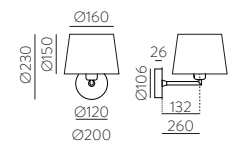

FINISH	LAMP	WATT	LUM (Real)	K	RAL	ON/OFF
■						A8202082N
□	1xE27 LED	3W	285	3000	✗	A8202082B
■						A8202082NSP
□	1xE27 LED	3W	285	3000	✗	A8202082BSP

USB output: 5V-2A

FINISH | ■ TEXTURED BLACK | NEGRO TEXTURADO □ TEXTURED WHITE | BLANCO TEXTURADO □ WHITE SHADE | PANTALLA BLANCA

IP20 IK05 CRI>90 incl USB type A USB type C Visual Comfort MacAdam Step=3 **L80B20 ≥50.000h** METAL - COTTON | METAL - ALGODÓN

Collections / Colecciones

Wall

FINISH	LAMP	RAL	ON/OFF
■			A8202080N
NEW □	1xE27 LED	✓	A8202080B
■			A8202080NSP
NEW □	1xE27 LED	✓	A8202080BSP