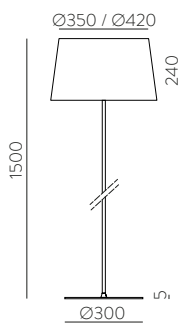

Floor Lamp

■					H8202080N
NEW ■	1xE27 LED	□	✓	□	H8202080B