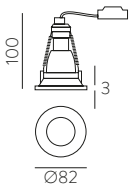

WINKA

ANY COLOUR AVAILABLE, MOQ OF 10 UNITS. CONSULT OUR SALES TEAM.
CUALQUIER COLOR DISPONIBLE, CANTIDAD MÍNIMA 10 UDS. CONSULTA A NUESTRO EQUIPO COMERCIAL.

LED BULBS
Pag. 484

FINISH	LAMP	ON/OFF
□		P35571B
■	1xGU10 LED	P35571N
■		P35571OT

FINISH | □ TEXTURED WHITE | BLANCO TEXTURADO ■ TEXTURED BLACK | NEGRO TEXTURADO ■ TECHNICAL GOLD | ORO TÉCNICO

ALUMINIUM | ALUMINIO

Technical Lighting / Iluminación técnica

EINAR

ANY COLOUR AVAILABLE, MOQ OF 10 UNITS. CONSULT OUR SALES TEAM.
CUALQUIER COLOR DISPONIBLE, CANTIDAD MÍNIMA 10 UDS. CONSULTA A NUESTRO EQUIPO COMERCIAL.

LED BULBS
Pag. 484

FINISH	LAMP	ON/OFF
□		P35581B
■		P35581N
□ ■	1xGU10 LED	P35581BOT
■ ■		P35581NOT

FINISH | □ TEXTURED WHITE | BLANCO TEXTURADO ■ TEXTURED BLACK | NEGRO TEXTURADO

□ ■ TEXT. WHITE - TECHNICAL GOLD | BLANCO TEXT. - ORO TÉCNICO ■ ■ TEXT. BLACK - TECHNICAL GOLD | NEGRO TEXT. - ORO TÉCNICO

ALUMINIUM | ALUMINIO