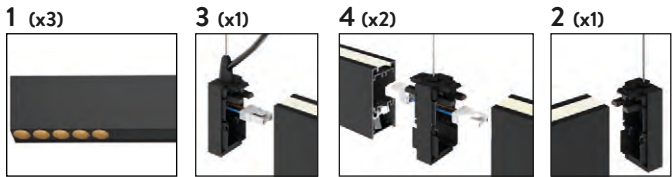

(*) Use one power supply led modules each 350W maximum | Usar una conexión a red cada máximo 350W