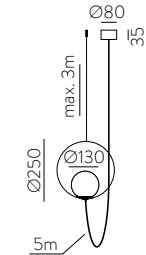

■	5W	370	▶ 2700 - 3000	⊕	C3815171O	C3815171ODT	✗
■					C3815171N	C3815171INDT	✗