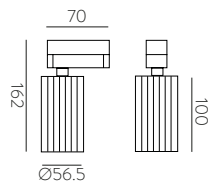

SEE PAG.
374-375

EXTENDED
FAMILY
Pag. 390-393

LED BULBS
Pag. 484

FINISH	LAMP	ON/OFF
□		T3951080B
■	1xGU10 LED	T3951080N
■		T3951080O

FINISH | □ WHITE | BLANCO

■ BLACK | NEGRO

■ TECHNICAL GOLD - BLACK | ORO TÉCNICO - NEGRO

⊕ IP20 IK06 350° 90° ALUMINIUM | ALUMINIO