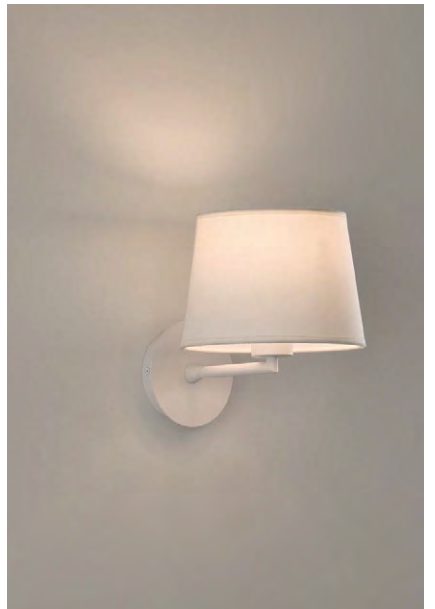

⊕ IP44 IK00 CRI>90 Incl

METAL - GLASS | METAL - CRISTAL

Wall Lamps

Apliques

STILO

LED BULBS | **COMPATIBLE SHADE**
Pag. 484 | Pag. 485

NEW Wall Reading Light

FINISH	LAMP	WATT	LUM (Real)	K	RAL	ON/OFF
■						A8202082N
□	1xE27 LED	3W	285	3000	✗	A8202082B
■						A8202082NSP
□	1xE27 LED	3W	285	3000	✗	A8202082BSP