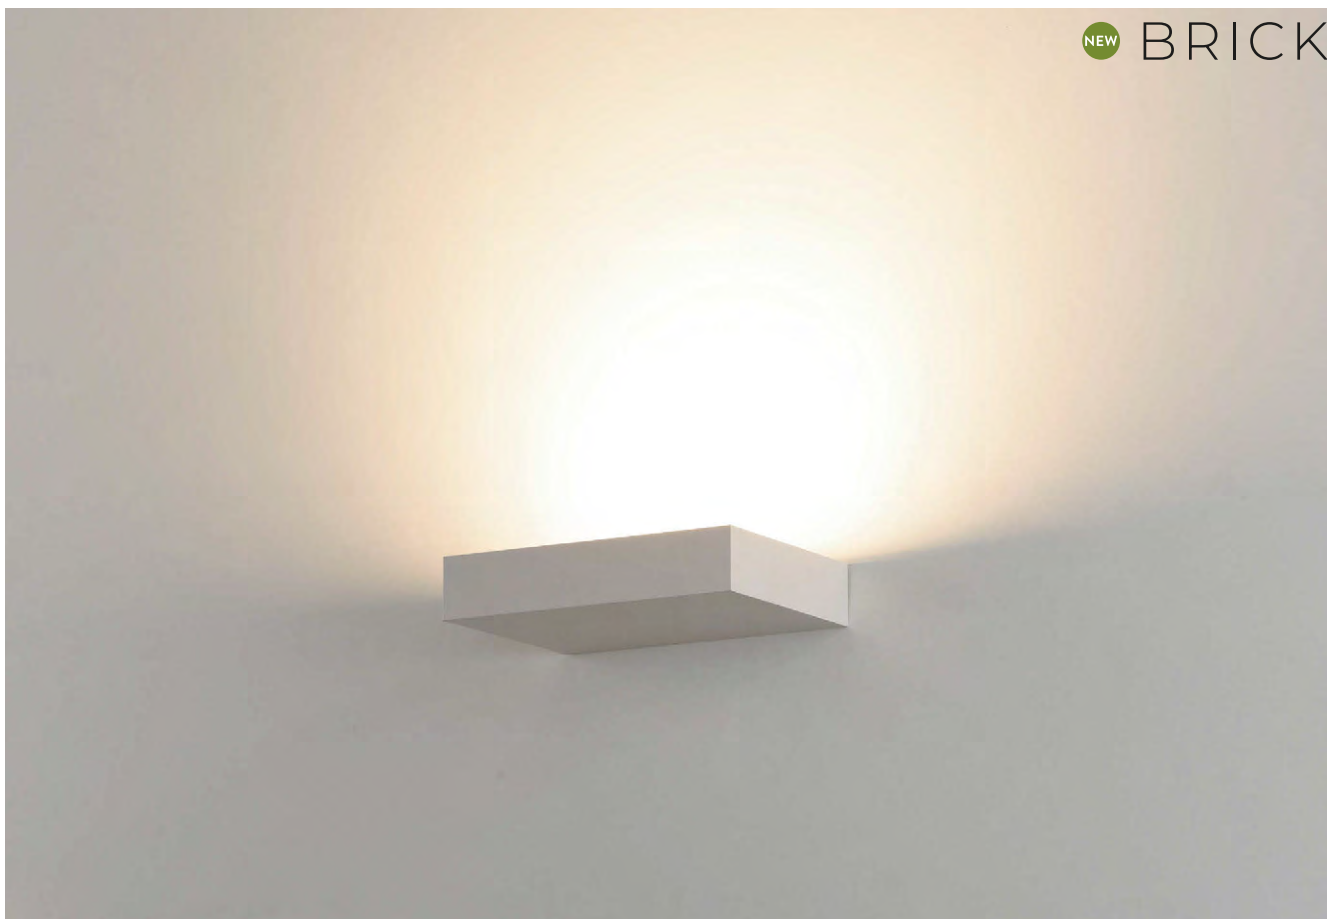

Wall lamps / Apliques