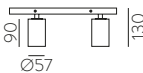

LED BULBS
Pag. 484

	FINISH	LAMP	CLASS			ON/OFF
1 | Wall 1L	☐	1xGU10 LED		-		A38741B
	☒					A38741N
2 | Recessed 1L	☐	1xGU10 LED		Ø102		E3874080B
	☒					E3874080N
3 | Ceiling 2L	☐	2xGU10 LED		-		P3874R20B
	☒					P3874R20N
4 | Ceiling 3L	☐	3xGU10 LED		-		P3874R30B
	☒					P3874R30N
5 | Ceiling 4L	☐	4xGU10 LED		-		P3874R40B
	☒					P3874R40N
6 | Table 1L	☐	1xGU10 LED		-		S3874080B
	☒					S3874080N
7 | Floor 2L	☐	2xGU10 LED		-		H3874080B
	☒					H3874080N

NEW