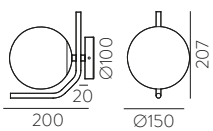

METAL - DOUBLE LAYER GLASS | METAL - CRISTAL DOBLE CAPA

MAUI

Wall lamps / Apliques

EXTENDED FAMILY
Pag. 58-63

LED BULBS
Pag. 484

1x max. 145mm max.95

LED BULBS
Pag. 484

FINISH