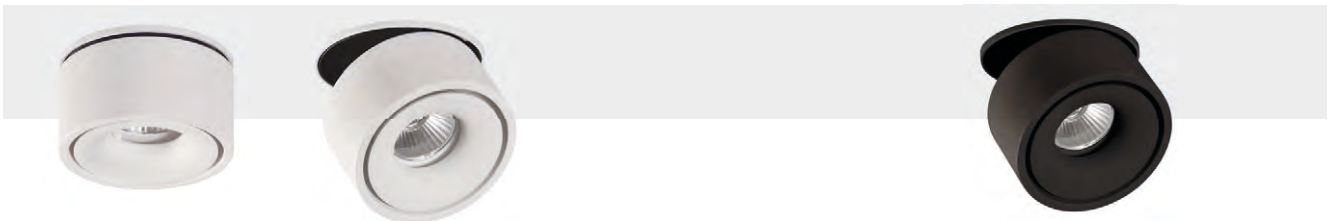

Recessed	FINISH	WATT	LUM (Real)	K		ON/OFF	TRIAC	DALI/PUSH
	□	13W	891	3000	Ø90	P353810B	P353810BDT	P353810BDP
	■					P353810N	P353810NDT	P353810NDP

MINIMUM QTY REQUIRED 10 UNITS - CANTIDAD MÍNIMA REQUERIDA 10 UDS.

IP20 IK06 CRI>90
incl 38° 350° 80° MacAdam Step 3 **L80B20 ≥50.000h** UGR ≥18 METAL - ALUMINIUM | METAL - ALUMINIO