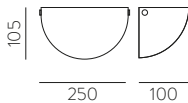

LED BULBS
Pag. 484