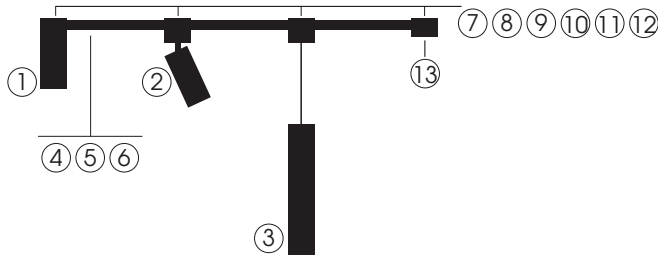

SURFACE | SUPERFICIE