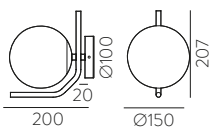

LED BULBS
Pag. 484

LED BULBS
Pag. 484

LED BULBS
Pag. 484

LED BULBS
Pag. 484

FINISH

LAMP

ON/OFF

A81632O

1xE27 LED

A81632N

FINISH | ■ MATT ANTIQUE GOLD - OPAL | ORO VIEJO MATE - OPAL ■ BLACK - OPAL | NEGRO - OPAL

METAL - DOUBLE LAYER GLASS | METAL - CRISTAL DOBLE CAPA