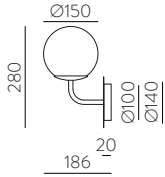

PARMA UPGRADE

LED BULBS
Pag. 484

Collections / Colecciones

	FINISH	LAMP	CLASS	IP	ON/OFF
Wall 1	■				A39461800
	■	1xE27 LED	□	IP44	A3946180N
	● NEW				A3946180N