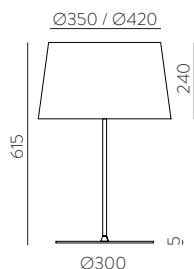

Table 410 mm

FINISH	LAMP	IP	RAL	ON/OFF	Model
■					S8202080N
NEW ■	1xE27 LED	□	✓	□	S8202080B

■					S8202080NSP
NEW ■	1xE27 LED	□	✓	✗	S8202080BSP

Table 615mm

■					S8202180N
NEW ■	1xE27 LED	□	✓	□	S8202180B