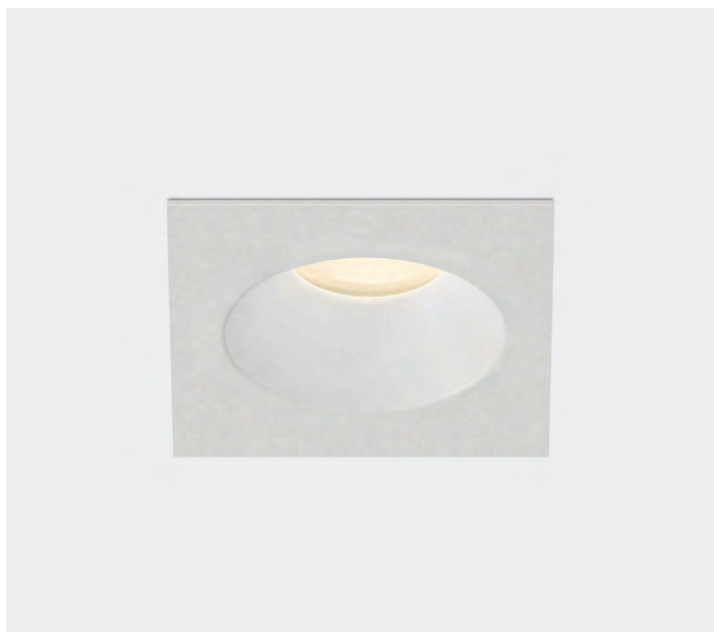

VELT

LED BULBS
Pag. 484

FINISH	LAMP	ON/OFF
□	1xGU10 LED	P36781B

FINISH | □ WHITE | BLANCO

METAL | METAL