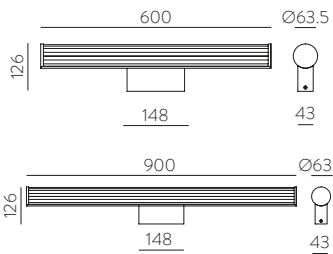

FINISH	WATT	LUM (Real)	SLIDE SWITCH (K)	ON/OFF	TRIAC	DALI/PUSH
60mm	■	19W	1780	3000-4000	A3991070C	✗	✗
90mm	■	22W	2050	3000-4000	A3991170C	✗	✗

FINISH | ■ CHROME - OPAL | CROMO - OPAL

IP44 IK06 CRI>90

Incl

MacAdam Step≤3

L80B20 ≥50.000h

ALUMINIUM - METAL - PMMA | ALUMINIO - METAL - PMMA