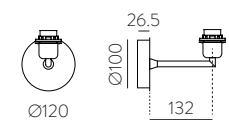

Pendant Ø420mm

■			C8202080N
NEW □	1xE27 LED	✓	C8202080B