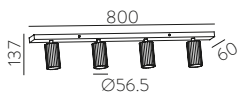

FINISH	LAMP	CLASS			ON/OFF
1 | Wall 1L	☐					A3951080B
	☒	1xGU10 LED		-		A3951080N
	☒					A3951080O
2 | Wall 2L	☐					A3951180B
	☒	2xGU10 LED		-		A3951180N
	☒					A3951180O
3 | Ceiling 1L	☐					P3951080B
	☒	1xGU10 LED		-		P3951080N
	☒					P3951080O
4 | Spot 1L	☐					P3951180B
	☒	1xGU10 LED		-		P3951180N
	☒					P3951180O
5 | Spot Recessed 1L	☐					E3951080B
	☒	1xGU10 LED		Ø44		E3951080N
	☒					E3951080O
6 | Track 1L (3-PHASE)	☐					T3951080B
	☒	1xGU10 LED		-		T3951080N
	☒					T3951080O
7 | Round Ceiling 3L	☐					P3951280B
	☒	3xGU10 LED		-		P3951280N
	☒					P3951280O
8 | Square Ceiling 3L	☐					P3951380B
	☒	3xGU10 LED		-		P3951380N
	☒					P3951380O
9 | Square Ceiling 4L	☐					P3951480B
	☒	4xGU10 LED		-		P3951480N
	☒					P3951480O
10 | Pendant 1L	☐					C3951080B
	☒	1xGU10 LED		-		C3951080N
	☒					C3951080O

FINISH | ☐ WHITE | BLANCO ☒ BLACK | NEGRO ☒ TECHNICAL GOLD - BLACK | ORO TÉCNICO - NEGRO

IP20 IK06

ALUMINIUM | ALUMINIO

Technical Lighting / Iluminación técnica