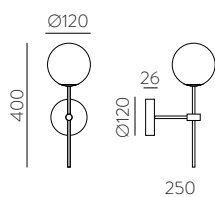

LED BULBS
Pag. 484

FINISH	LAMP	ON/OFF
■	1xG9 LED	A382010
■		A38201N

FINISH | ■ ANTIQUE GOLD - OPAL | ORO VIEJO - OPAL

■ TEXTURED BLACK - OPAL | NEGRO TEXTURADO - OPAL

IP44 IK00

METAL - DOUBLE LAYER GLASS | METAL - CRISTAL DOBLE CAPA