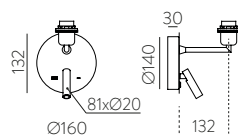

STILO UPGRADE

LED BULBS
Pag. 484

COMPATIBLE SHADE
Pag. 485

NEW Wall Reading Light

FINISH	LAMP	WATT	LUM (Real)	K	RAL	ON/OFF
■						A8202082N
□	1xE27 LED	3W	285	3000	✗	A8202082B
■						A8202082NSP
□	1xE27 LED	3W	285	3000	✗	A8202082BSP

USB output: 5V-2A

FINISH | ■ TEXTURED BLACK | NEGRO TEXTURADO □ TEXTURED WHITE | BLANCO TEXTURADO □ WHITE SHADE | PANTALLA BLANCA

IP20 IK05 CRI>90 incl USB type A USB type C Visual Comfort MacAdam Step=3 **L80B20 ≥50.000h** METAL - COTTON | METAL - ALGODÓN

Collections / Colecciones

Wall

FINISH	LAMP	RAL	ON/OFF
■			A8202080N
NEW □	1xE27 LED	✓	A8202080B
■			A8202080NSP
NEW □	1xE27 LED	✓	A8202080BSP

Pendant Ø420mm

■			C8202080N
NEW □	1xE27 LED	✓	C8202080B

Pendant Ø620mm

■			C8202180N
NEW □	1xE27 LED	✓	C8202180B

FINISH | ■ TEXTURED BLACK | NEGRO TEXTURADO □ TEXTURED WHITE | BLANCO TEXTURADO □ WHITE SHADE | PANTALLA BLANCA

IP20 IK05 **CUSTOM** RAL METAL - COTTON | METAL - ALGODÓN