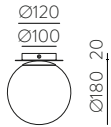

Ceiling 1	■				P39460800
	■	1xE27 LED	□	IP44	P3946080N