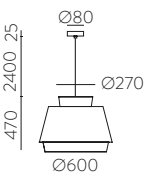

LED BULBS
Pag. 484

		FINISH	LAMP	ON/OFF
450mm	☐	☐☐	1xE27 LED	C391642BLI
		☐☐		C391642ARLI
		☐☐		C391642VELI
	☐	☐☐		C39164BBLI
		☐☐		C39164ARLI
		☐☐		C39164VELI
600mm	☐	☐☐	1xE27 LED	C391662BLI
		☐☐		C391662ARLI
		☐☐		C391662VELI
	☐	☐☐		C39166BBLI
		☐☐		C39166ARLI
		☐☐		C39166VELI

FINISH | ☐☐ WHITE - WHITE | BLANCO - BLANCO | ☐☐ WHITE - SAND | BLANCO - ARENA | ☐☐ WHITE - GREEN | BLANCO - VERDE

☐ WHITE | BLANCO | ☐ BLACK | NEGRO

⊕ IP20 IK05 ☐ CUSTOM

☐ COTTON / LINEN - METAL | ALGODÓN / LINO - METAL