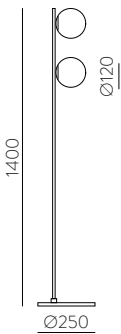

Floor Lamp

■ 2xG9 LED 20 H382018O

■ 2xG9 LED 20 H382018N

FINISH ■ ANTIQUE GOLD - OPAL | ORO VIEJO - OPAL

■ TEXTURED BLACK - OPAL | NEGRO TEXTURADO - OPAL

IK00

METAL - DOUBLE LAYER GLASS | METAL - CRISTAL DOBLE CAPA

Collections / Colecciones