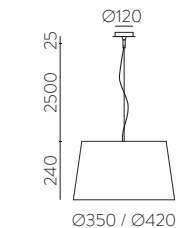

STILO UPGRADE

LED BULBS
Pag. 484

COMPATIBLE SHADE
Pag. 485

NEW Wall Reading Light

FINISH	LAMP	WATT	LUM (Real)	K	RAL	ON/OFF
■						A8202082N
□	1xE27 LED	3W	285	3000	✗	A8202082B
■						A8202082NSP
□	1xE27 LED	3W	285	3000	✗	A8202082BSP

USB output: 5V-2A

FINISH | ■ TEXTURED BLACK | NEGRO TEXTURADO □ TEXTURED WHITE | BLANCO TEXTURADO □ WHITE SHADE | PANTALLA BLANCA

IP20 IK05 CRI>90 incl USB type A USB type C Visual Comfort MacAdam Step=3 **L80B20 ≥50.000h** METAL - COTTON | METAL - ALGODÓN

Collections / Colecciones

Wall

FINISH	LAMP	RAL	ON/OFF
■			A8202080N
NEW □	1xE27 LED	✓	A8202080B
■			A8202080NSP
NEW □	1xE27 LED	✓	A8202080BSP

Pendant Ø420mm

■			C8202080N
NEW □	1xE27 LED	✓	C8202080B

Pendant Ø620mm

■			C8202180N
NEW □	1xE27 LED	✓	C8202180B

FINISH | ■ TEXTURED BLACK | NEGRO TEXTURADO □ TEXTURED WHITE | BLANCO TEXTURADO □ WHITE SHADE | PANTALLA BLANCA

IP20 IK05 **CUSTOM** RAL METAL - COTTON | METAL - ALGODÓN