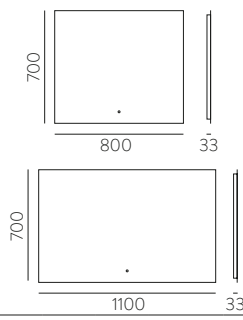

Lighting mirrors / Espejos iluminados

ON-OFF	FIXING	FINISH	WATT	LUM (Real)	K	CODE
		800mm □	50W	3536	3000	A943910LB
		1100mm □	61W	4316	3000	A943920LB