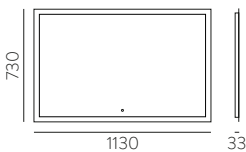

1130mm	□	61W	4316	3000	A359620LP

□ IP44 IK00 CRI>90

incl

CUSTOM

GLASS 4mm - METAL | CRISTAL 4mm - METAL