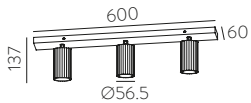

FINISH	LAMP	CLASS			ON/OFF
1 | Wall 1L	☐					A3951080B
	☒	1xGU10 LED		-		A3951080N
	☒					A3951080O
2 | Wall 2L	☐					A3951180B
	☒	2xGU10 LED		-		A3951180N
	☒					A3951180O
3 | Ceiling 1L	☐					P3951080B
	☒	1xGU10 LED		-		P3951080N
	☒					P3951080O
4 | Spot 1L	☐					P3951180B
	☒	1xGU10 LED		-		P3951180N
	☒					P3951180O
5 | Spot Recessed 1L	☐					E3951080B
	☒	1xGU10 LED		Ø44		E3951080N
	☒					E3951080O
6 | Track 1L (3-PHASE)	☐					T3951080B
	☒	1xGU10 LED		-		T3951080N
	☒					T3951080O
7 | Round Ceiling 3L	☐					P3951280B
	☒	3xGU10 LED		-		P3951280N
	☒					P3951280O
8 | Square Ceiling 3L	☐					P3951380B
	☒	3xGU10 LED		-		P3951380N
	☒					P3951380O
9 | Square Ceiling 4L	☐					P3951480B
	☒	4xGU10 LED		-		P3951480N
	☒					P3951480O
10 | Pendant 1L	☐					C3951080B
	☒	1xGU10 LED		-		C3951080N
	☒					C3951080O

FINISH | ☐ WHITE | BLANCO ☒ BLACK | NEGRO ☒ TECHNICAL GOLD - BLACK | ORO TÉCNICO - NEGRO

IP20 IK06

ALUMINIUM | ALUMINIO

Technical Lighting / Iluminación técnica