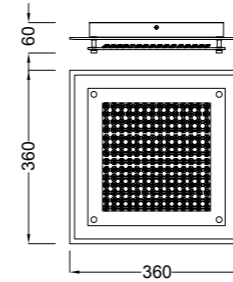

4581 Cromo-Chrome
LED 18W 4000K 1800lm