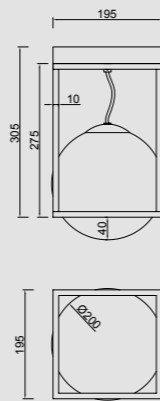

7607 Negro-Black
1LxE27 (no incl)