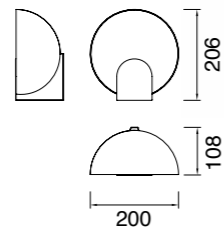

8591 Oro-Gold
LED 5W 3000K 400lm

MODO DE USO