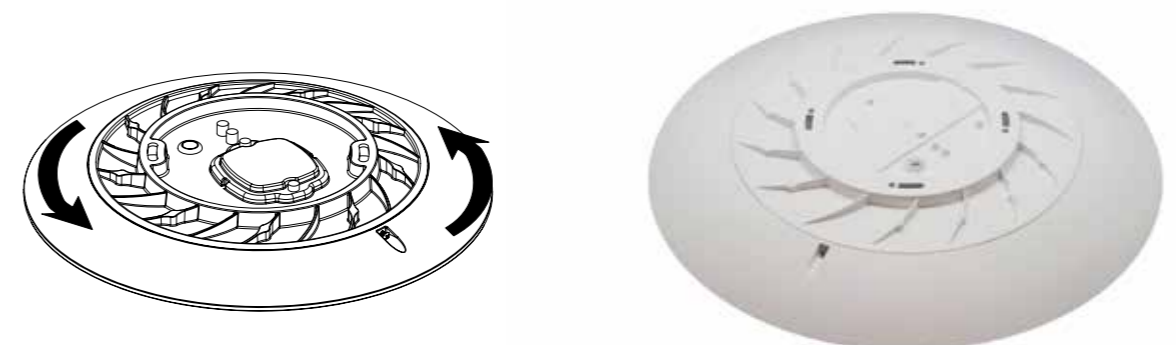

SLIM

7972 Blanco-White
LED 16W 3000K 1300lm

7971 Blanco-White
LED 16W 4000K 1400lm

7970 Blanco-White
LED 16W 5000K 1440lm

7975 Blanco-White
LED 24W 3000K 2050lm

7974 Blanco-White
LED 24W 4000K 2150lm

7973 Blanco-White
LED 24W 5000K 2200lm

7978 Blanco-White
LED 50W 3000K 4150lm

7977 Blanco-White
LED 50W 4000K 4250lm

7976 Blanco-White
LED 50W 5000K 4300lm

MODO DE USO

Acrílico/Acrylic 220-240V~ 50/60Hz CRI≥ 80