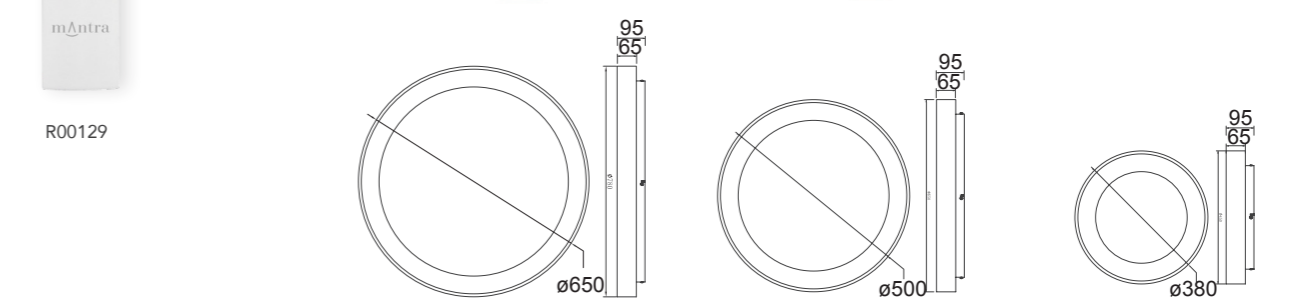

warm white 2700K natural 4000K cool white 5000K
Dimmable
Remote Control RF
ON / OFF 30,000
LED life / LED life 30,000 h
LED INCLUDED
5 años de garantía LED
IP20

REF	COLOR	LED	TEMP. COLOR	DIMMABLE	LÚMENES	(ø):	(h):	MANDO	APP
8579	Blanco-White	30W	2700K-5000K	▲	2250lm	ø380	95	R00129	MANTRA
8582	Negro-Black	30W	2700K-5000K	▲	2250lm	ø380	95	R00129	MANTRA
8585	Oro-Gold	30W	2700K-5000K	▲	2250lm	ø380	95	R00129	MANTRA
8588	Madera-Wood	30W	2700K-5000K	▲	2250lm	ø380	95	R00129	MANTRA
8578	Blanco-White	40W	2700K-5000K	▲	2950lm	ø500	95	R00129	MANTRA
8581	Negro-Black	40W	2700K-5000K	▲	2950lm	ø500	95	R00129	MANTRA
8584	Oro-Gold	40W	2700K-5000K	▲	2950lm	ø500	95	R00129	MANTRA
8587	Madera-Wood	40W	2700K-5000K	▲	2950lm	ø500	95	R00129	MANTRA
8577	Blanco-White	50W	2700K-5000K	▲	3760lm	ø650	95	R00129	MANTRA
8580	Negro-Black	50W	2700K-5000K	▲	3760lm	ø650	95	R00129	MANTRA
8583	Oro-Gold	50W	2700K-5000K	▲	3760lm	ø650	95	R00129	MANTRA
8586	Madera-Wood	50W	2700K-5000K	▲	3760lm	ø650	95	R00129	MANTRA