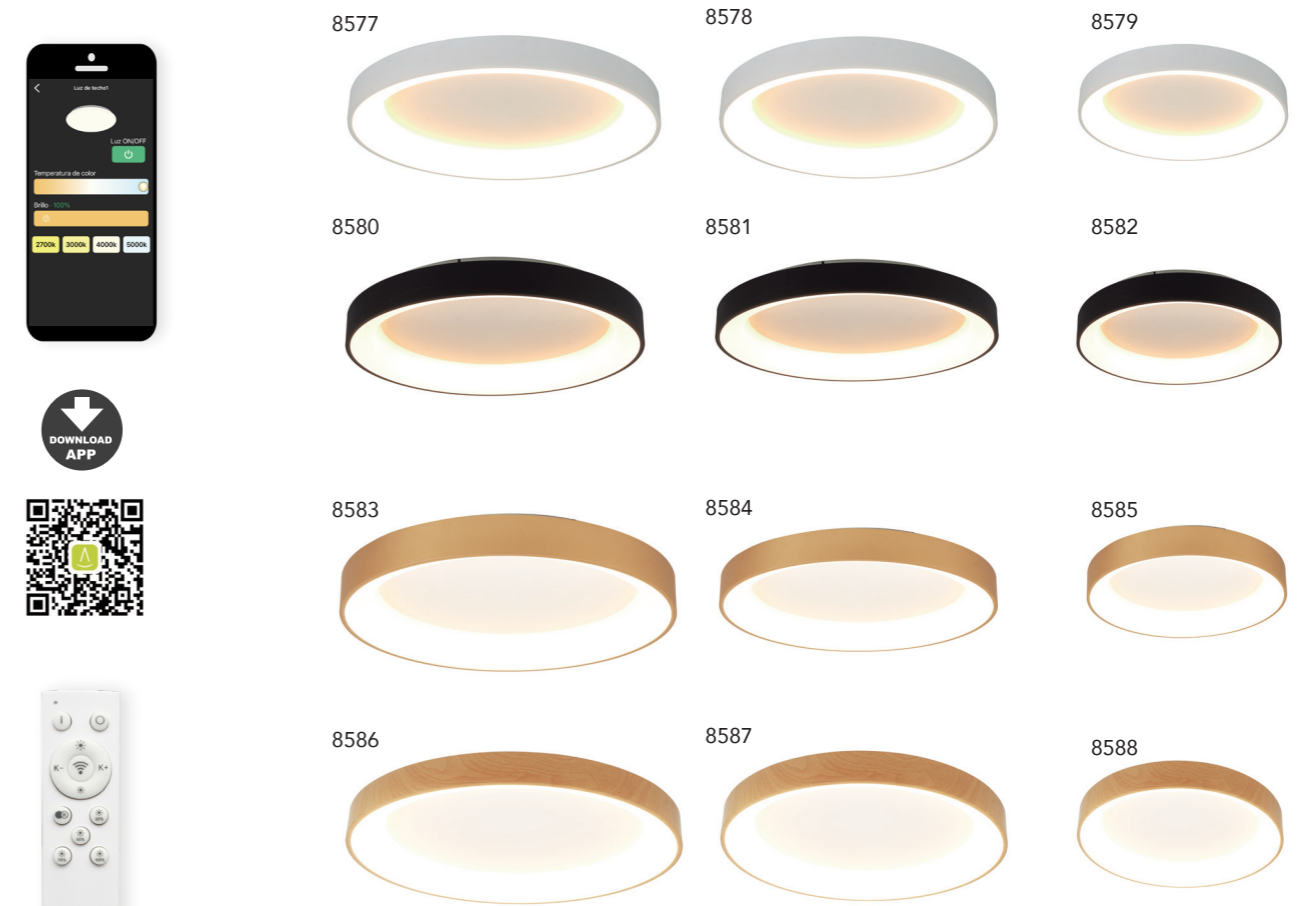

warm white 2700K natural 4000K cool white 5000K
Dimmable
Remote Control RF
ON / OFF 30,000
LED life / LED life 30,000 h
LED INCLUDED
5 años de garantía LED
IP20