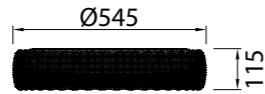

# KILIMANJARO

Plafón-Ceiling lamp

**8193** Ratan-Rattan  
LED 50W 2700K-4000K-5000K 3800lm

**8194** Ratan-Rattan  
LED 36W 2700K-4000K-5000K 2450lm

**8195** Ratan-Rattan  
LED 24W 2700K-4000K-5000K 1700lm