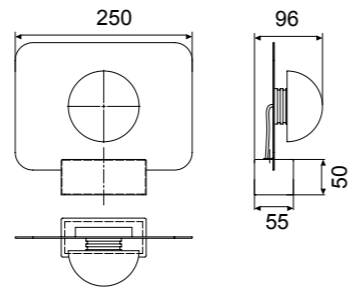

# ALBA

**8415** Blanco-White  
LED 8W 3000K 640lm

**8416** Negro-Black  
LED 8W 3000K 640lm

Blanco-White

Negro-Black

MODO DE USO

Acero-Steel 220-240V~ 50/60Hz CRI≥ 80