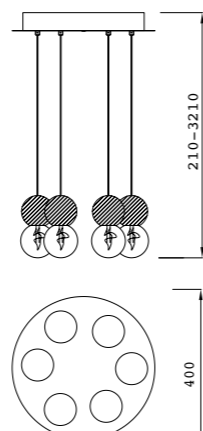

GALAXIA

7620 Blanco+Gris+Rojo
White+Gray+Red
15LxE27 (incl)

7621 Blanco+Gris+Rojo
White+Gray+Red
9LxE27 (incl)

7622 Blanco+Gris+Rojo
White+Gray+Red
6LxE27 (incl)