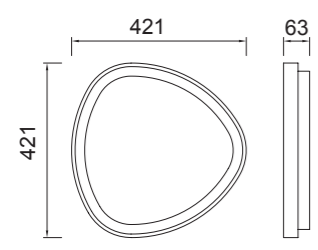

NISEKO II

REF	COLOR	LED	TEMP. COLOR	DIMMABLE	LÚMENES	SIZE	(h):	MANDO	APP
8629	Blanco-White	38W	2700K-5000K	▲	2500lm	421 x 421	63	RF R00135	×
8630	Negro-Black	38W	2700K-5000K	▲	2500lm	421 x 421	63	RF R00135	×
8631	Oro-Gold	38W	2700K-5000K	▲	2500lm	421 x 421	63	RF R00135	×
8632	Madera-Wood	38W	2700K-5000K	▲	2500lm	421 x 421	63	RF R00135	×
8633	Blanco-White	50W	▲	3000lm	611 x 605	63	RF R00135	×	
8634	Negro-Black	50W	2700K-5000K	▲	3000lm	611 x 605	63	RF R00135	×
8635	Oro-Gold	50W	2700K-5000K	▲	3000lm	611 x 605	63	RF R00135	×
8636	Madera-Wood	50W	2700K-5000K	▲	3000lm	611 x 605	63	RF R00135	×

warm white 2700K
natural 4000K
cool white 5000K
Dimmable
Remote Control RF
ON / OFF 30,000
LED life / LED life 30,000 h
LED INCLUDED
5 YEAR WARRANTY GARANTIA LED
IP20

warm white 2700K
natural 4000K
cool white 5000K
Dimmable
Remote Control RF
ON / OFF 30,000
LED life / LED life 30,000 h
LED INCLUDED
5 YEAR WARRANTY GARANTIA LED
IP20