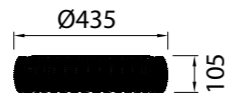

# KILIMANJARO

Plafón-Ceiling lamp

**8193** Ratan-Rattan  
LED 50W 2700K-4000K-5000K 3800lm

**8194** Ratan-Rattan  
LED 36W 2700K-4000K-5000K 2450lm

**8195** Ratan-Rattan  
LED 24W 2700K-4000K-5000K 1700lm