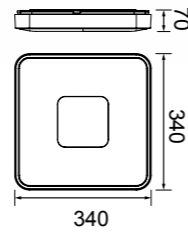

**7917** Negro-Black  
LED 100W 2700K-5000K 4900lm

**7921** Madera-Wood  
LED 80W 2700K-5000K 3900lm

**7924** Madera-Wood  
LED 56W 2700K-5000K 2500lm

**7920** Negro-Black  
LED 80W 2700K-5000K 3900lm

**7923** Negro-Black  
LED 56W 2700K-5000K 2500lm