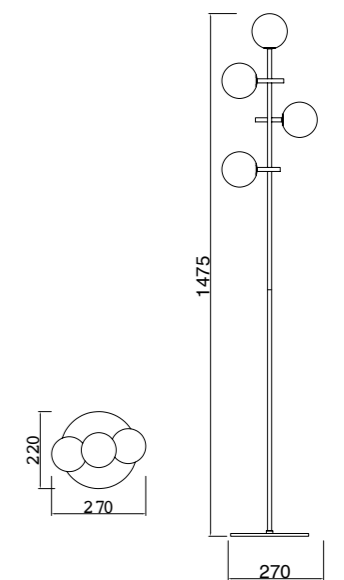

MODO DE USO

INCLUDED

INCLUDED