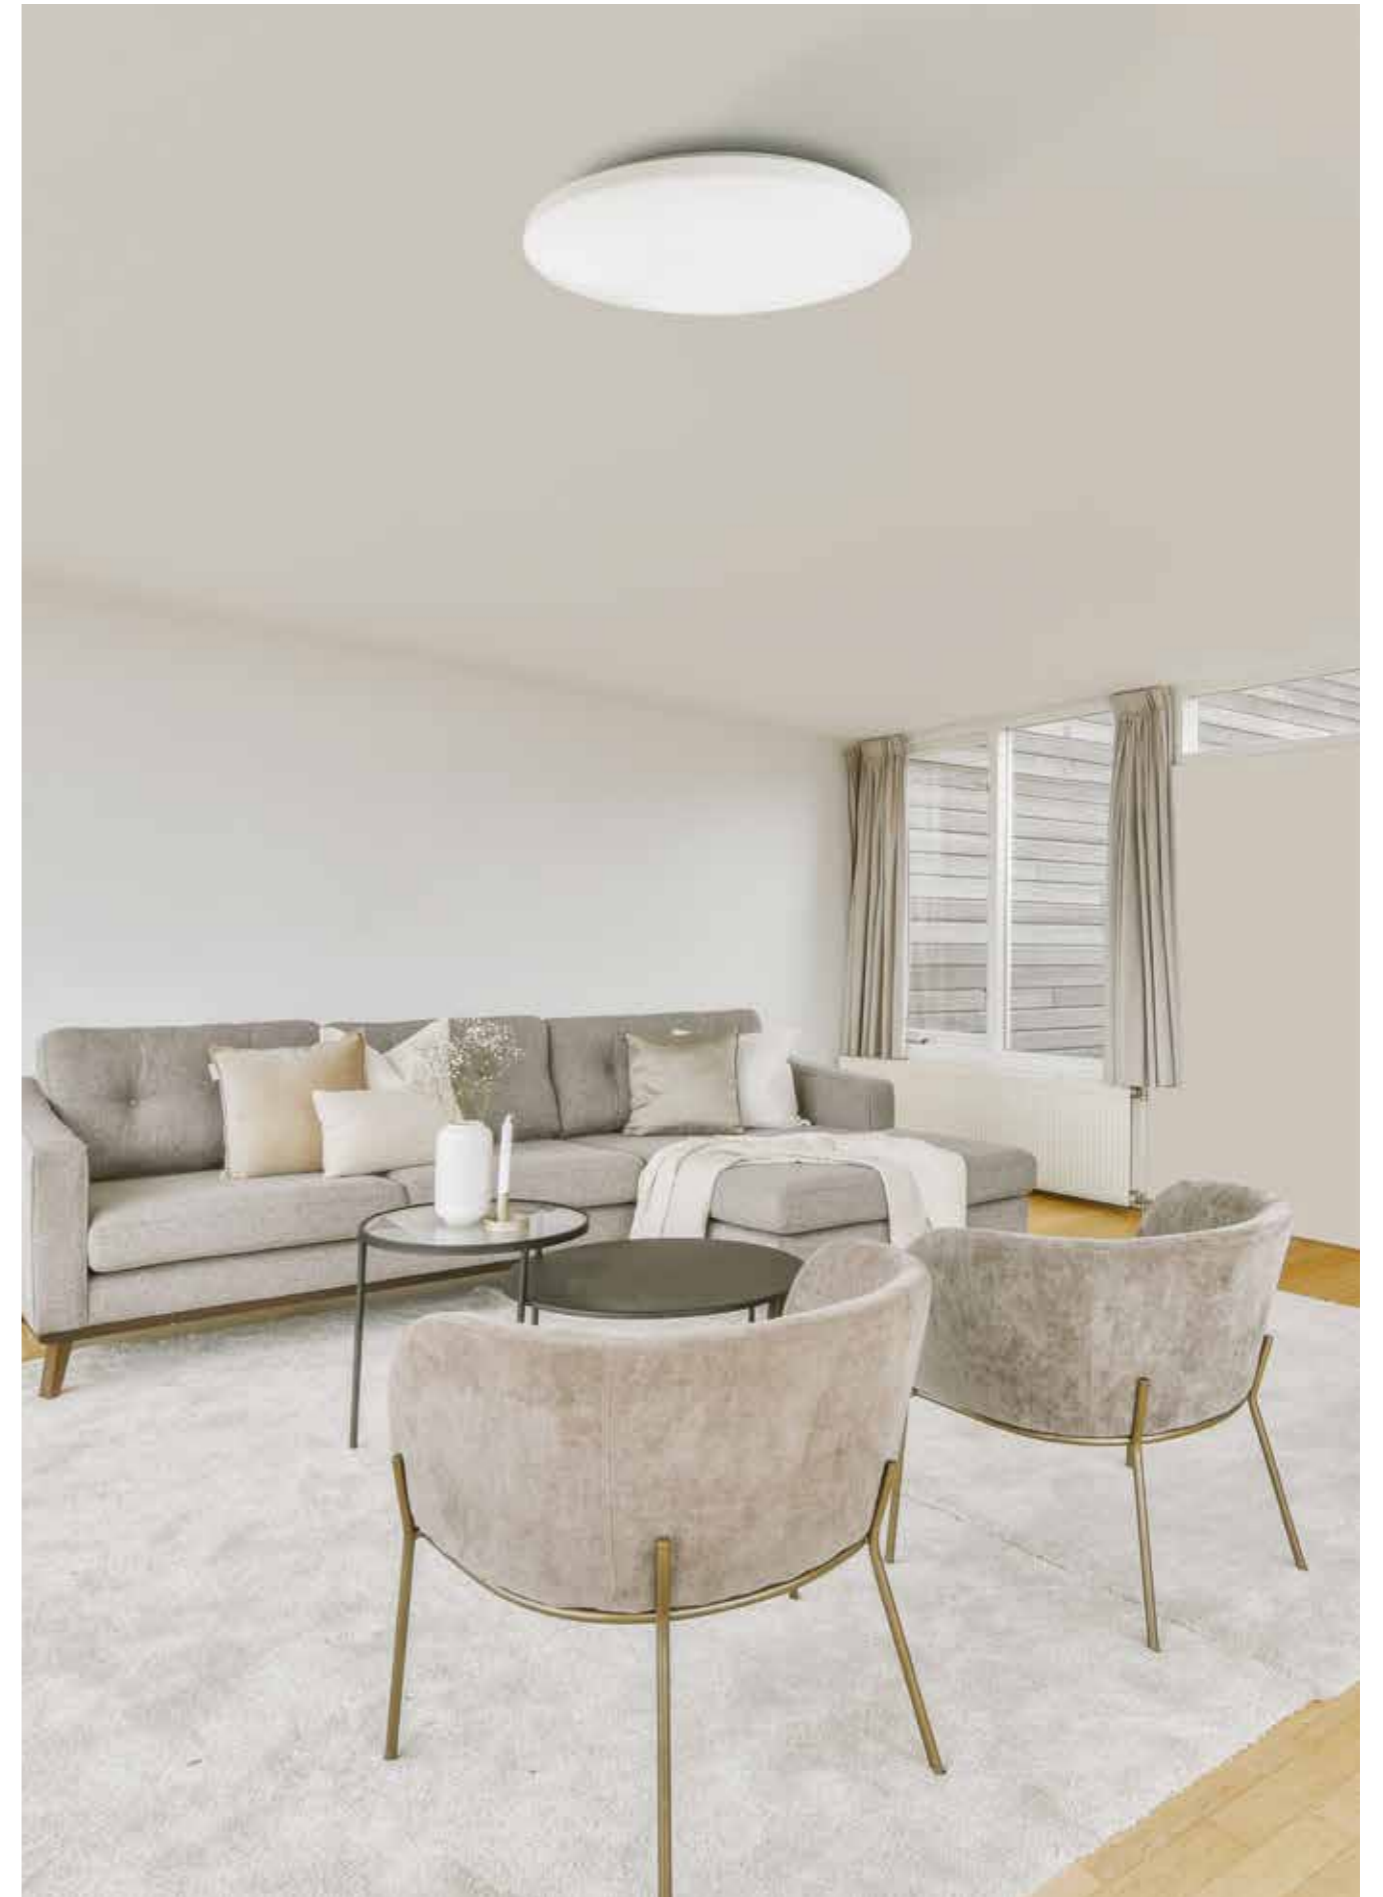

5940 Blanco-White
LED 50W 3000K 3700lm

5942 Blanco-White
LED 36W 3000K 2350lm

5944 Blanco-White
LED 24W 3000K 1600lm

5941 Blanco-White
LED 50W 5000K 3800lm

5943 Blanco-White
LED 36W 5000K 2450lm

5945 Blanco-White
LED 24W 5000K 1700lm