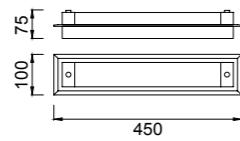

5533 Cromo-Chrome
LED 13W 4000K 1100lm