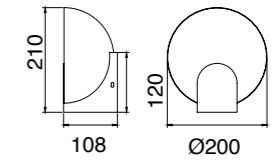

# ÓCULO

Sobremesa-Table lamp

Aplique-Wall lamp

**8431** Negro-Black  
LED 12W 3000K 1080lm

**8432** Oro-Gold  
LED 12W 3000K 1080lm

**8590** Negro-Black  
LED 5W 3000K 400lm

**8433** Negro-Black  
LED 5W 3000K 400lm