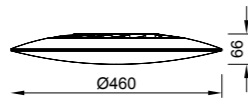

7978 Blanco-White
LED 50W 3000K 4150lm