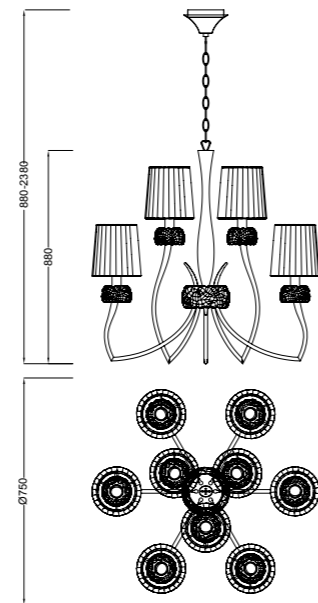

4730 Cuero/Blanco-Antique brass/White
9 x E14 máx. 20W LED (no incl)

Tela/Acero/Cristal-Tela/Steel/Glass 100-240V~ 50/60Hz