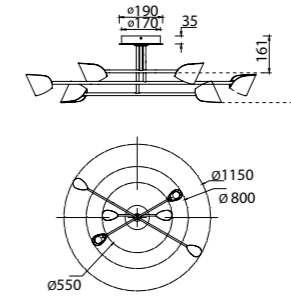

7580 Negro-Black
LED 44,5W 3000K 3100lm