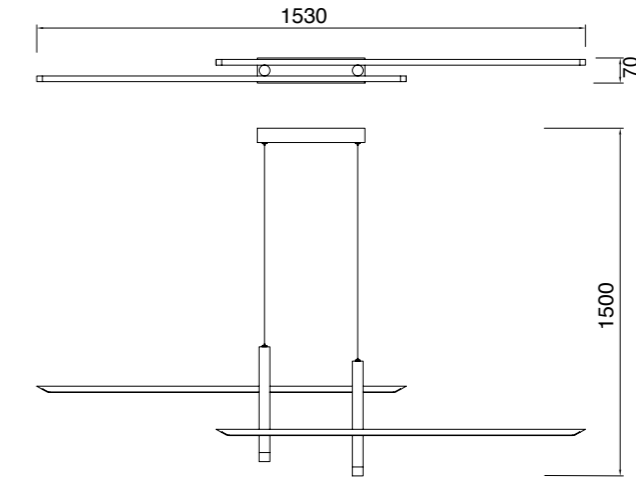

ESPARTA

7980 Blanco+Oro-White+Gold
LED 30W 3000K 1400lm

7981 Negro+Oro-Black+Gold
LED 30W 3000K 1400lm

7982 Blanco+Oro-White+Gold
LED 50W 3000K 2100lm

7983 Negro+Oro-Black+Gold
LED 50W 3000K 2100lm

Aluminio+Metal/Aluminum+Metal 220-240V~ 50/60Hz CRI≥ 80

Aluminio+Metal/Aluminum+Metal 220-240V~ 50/60Hz CRI≥ 80