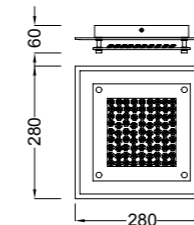

4580 Cromo-Chrome
LED 12W 4000K 1200lm

Espejo/Cristal-Mirror/Glass 100-240V~ 50/60Hz