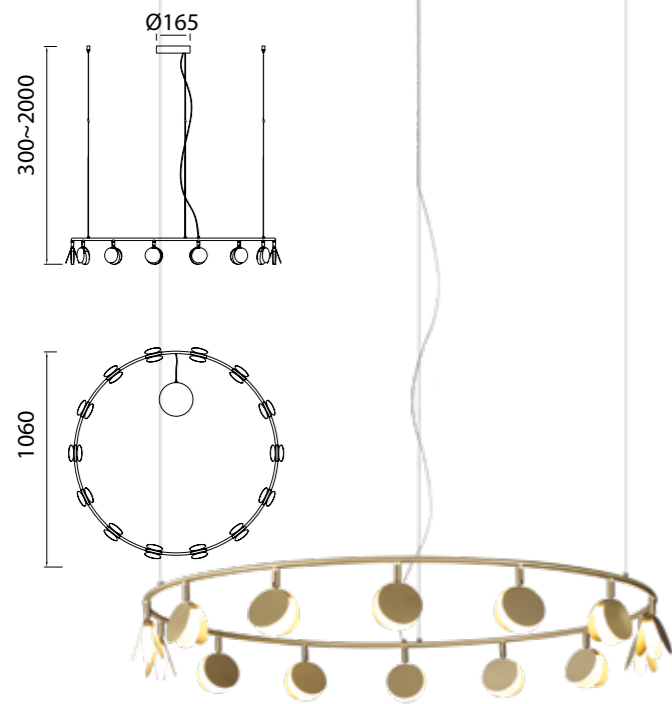

# SHELL

Lámpara-Pendant lamp

**7261** Oro-Gold  
LED 40W 3000K 2120lm

**7262** Oro-Gold  
LED 30W 3000K 1590lm

**7357** Oro-Gold  
LED 60W 3000K 3180lm

Metal-Metal 220-240V~ 50/60Hz CRI≥ 80