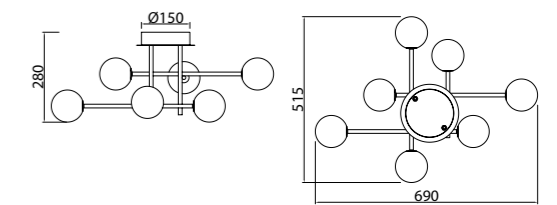

R09243 LED G4 5W 3000K 500lm (incl)

Metal/Cristal-Metal/Glass 220-240V~ 50/60Hz CRI≥ 80 G4 máx. 5W LED Incluido- Registered N° 008435580-0001