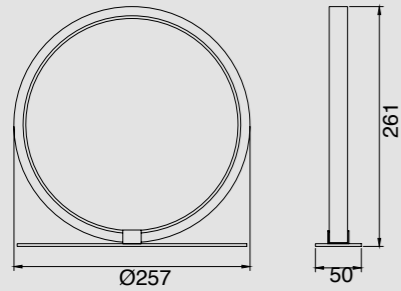

KITESURF

8599 Blanco-White
LED 8W 3000K 640lm

8595 Negro-Black
LED 8W 3000K 640lm