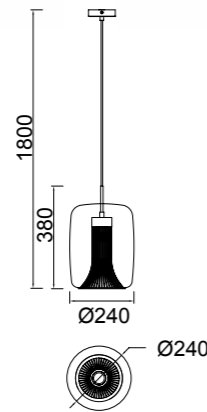

8521 Oro/Cromo-Chrome/Gold
1x GU10 máx. 12W LED (no incl)

Bombillas recomendadas-Suggested bulbs

GU10	K	LED	REF	DIMMABLE
	2700K	7W	R09254	
	3000K	7W	R09255	
	4000K	7W	R09256	
	2700K	7W	R09257	
	3000K	7W	R09258	
	4000K	7W	R09259	

MODO DE USO

GU10 máx. 12W LED (no incl) 100-240V~ 50/60Hz CRI≥ 80

GU10 máx. 12W LED (no incl) 100-240V~ 50/60Hz CRI≥ 80