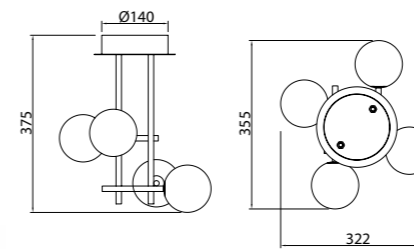

R09243 LED G4 5W 3000K 500lm (incl)

Metal/Cristal-Metal/Glass 220-240V~ 50/60Hz CRI≥ 80 G4 máx. 5W LED Incluido- Registered N° 008435580-0001