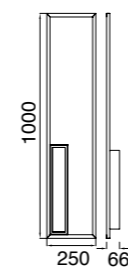

Aluminio/Metal-Aluminium/Metal 220-240V~ 50/60Hz CRI≥ 80 Registered N° 008635742-0004