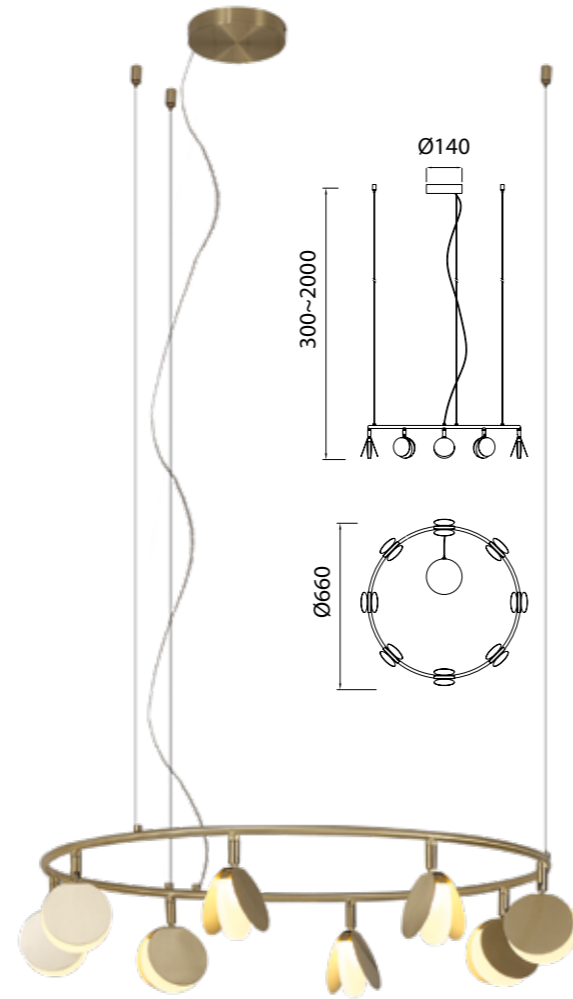

# SHELL

Lámpara-Pendant lamp

**7261** Oro-Gold  
LED 40W 3000K 2120lm

**7262** Oro-Gold  
LED 30W 3000K 1590lm

**7357** Oro-Gold  
LED 60W 3000K 3180lm

Metal-Metal 220-240V~ 50/60Hz CRI≥ 80