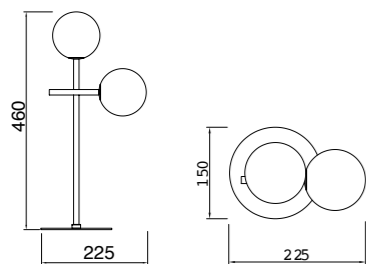

MODO DE USO

INCLUDED

INCLUDED