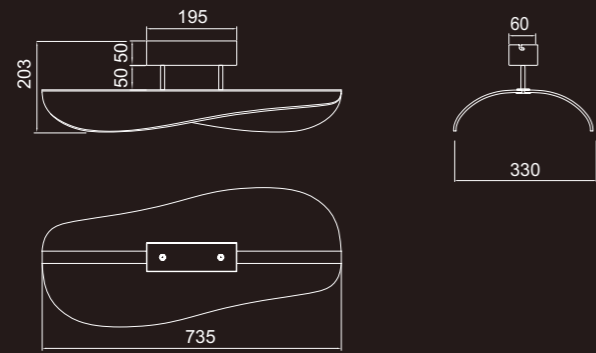

# BIANCA

**7835** Blanco-White  
LED 40W 3000K 2450lm

**7836** Blanco-White  
LED 12W 3000K 700lm