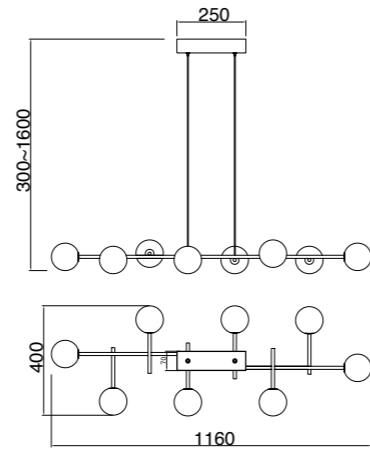

# CELLAR

by Santiago Sevillano Studio

**7630** Negro-Black  
11LxG4 máx. 5W LED (incl)

**7631** Negro-Black  
8LxG4 máx. 5W LED (incl)

R09243 LED G4 5W 3000K 500lm (incl)

MODO DE USO

**7633** Negro-Black  
4LxG4 máx. 5W LED (incl)