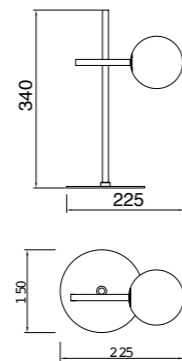

MODO DE USO

INCLUDED

INCLUDED