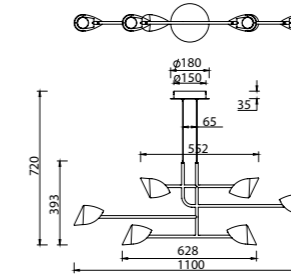

# CAPUCCINA

**7585** Negro-Black  
LED 8,5W 3000K 600lm

**7584** Negro-Black  
LED 8,5W 3000K 610lm

**7587** Negro-Black  
LED 8,5W 3000K 610lm

**7578** Negro-Black  
LED 61,5W 3000K 4000lm

**7579** Negro-Black  
LED 45W 3000K 3100lm