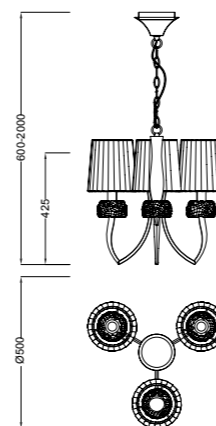

Tela/Acero/Cristal-Tela/Steel/Glass 100-240V~ 50/60Hz