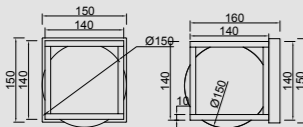

7616 Negro-Black
1LxE27 (no incl)