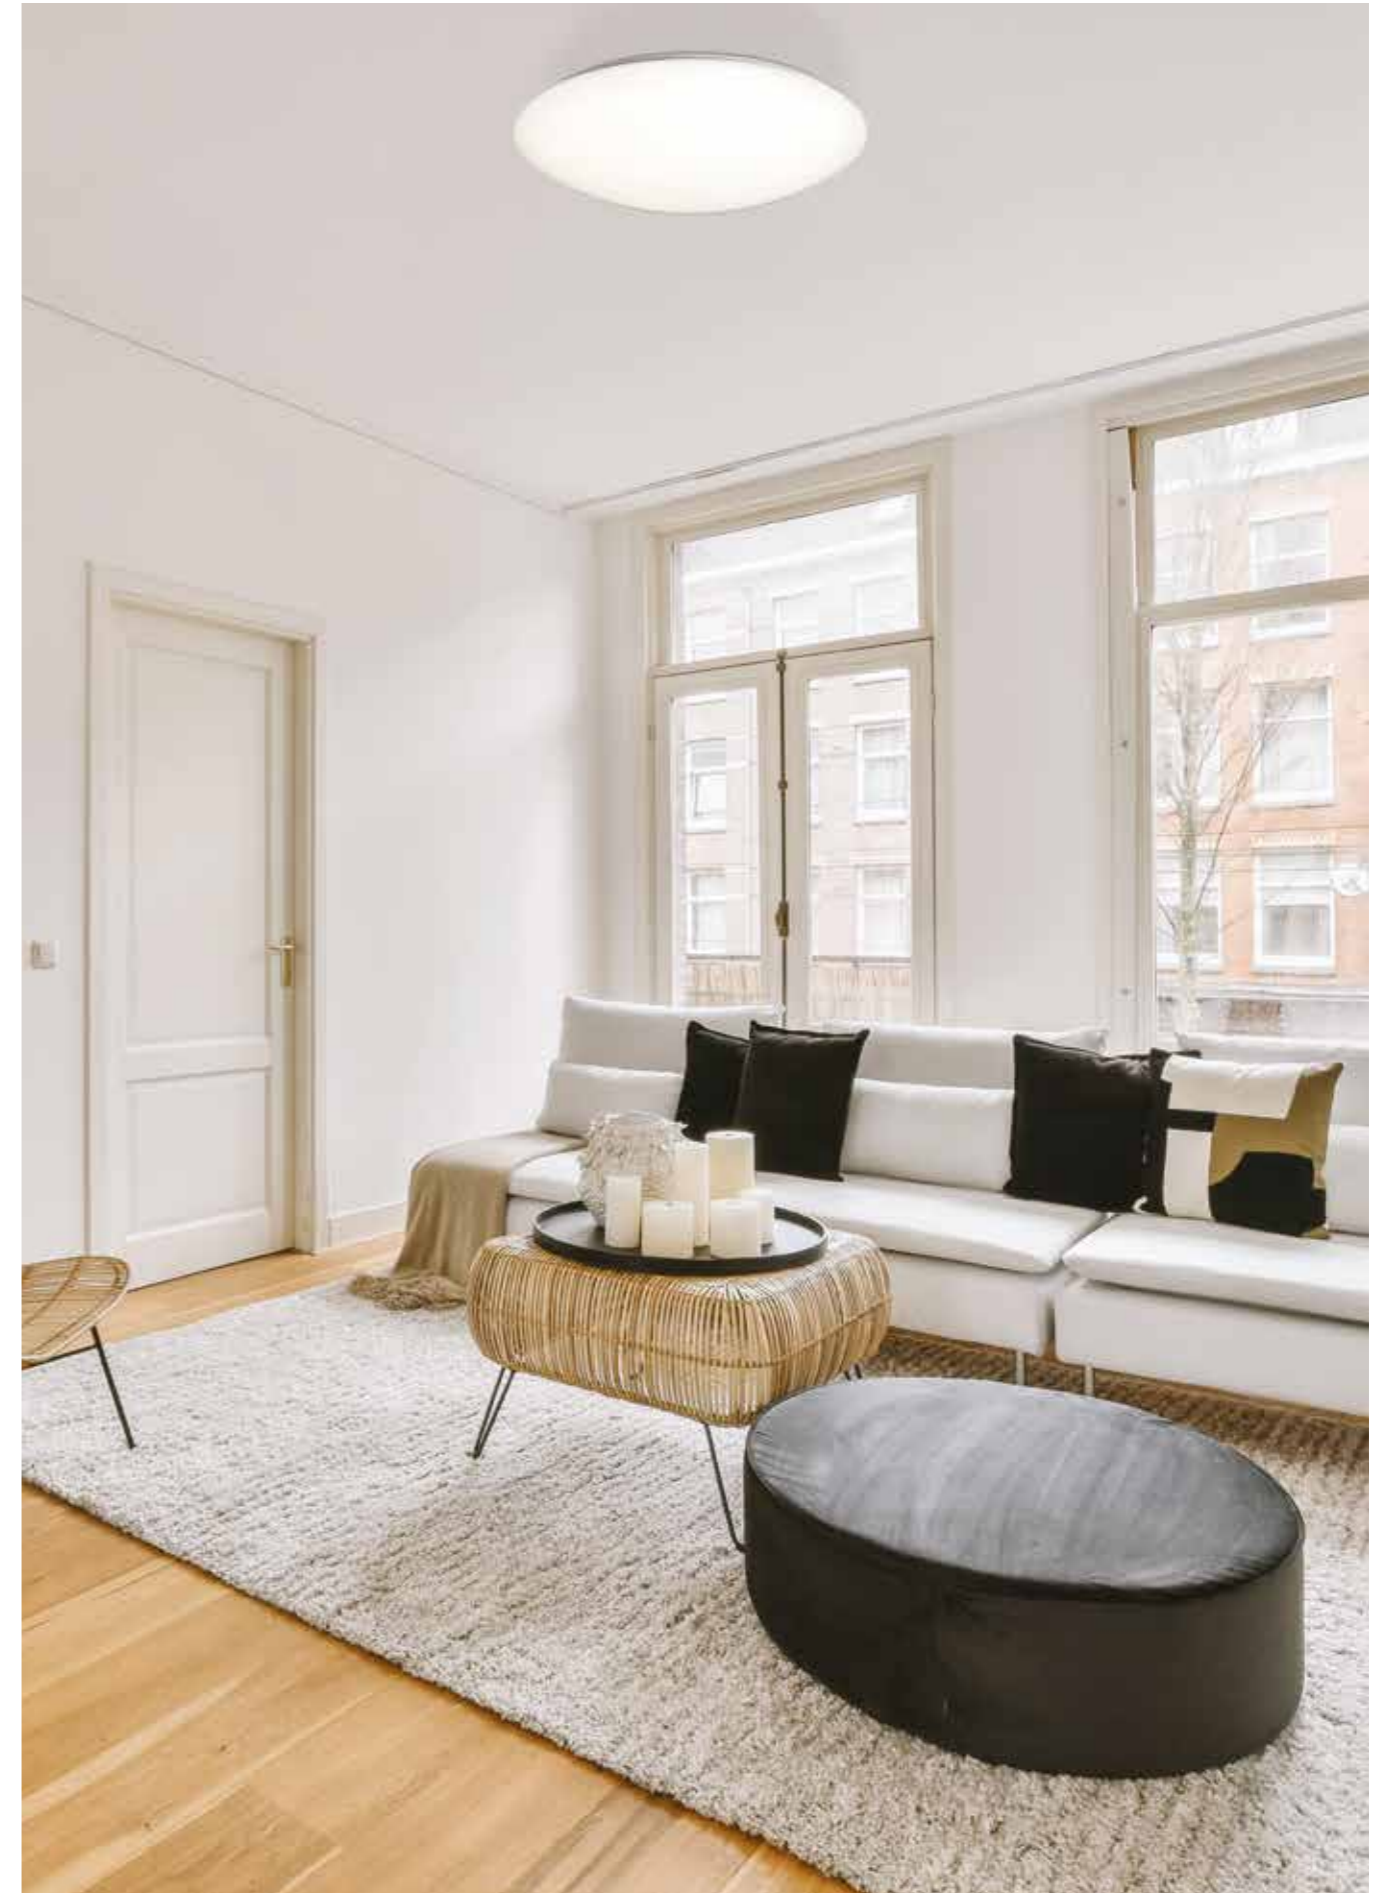

ZERO E27

Metal/Acrílico-Metal/Acrylic 100-240V~ 50/60Hz