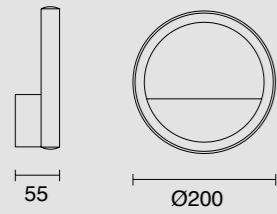

8596 Blanco-White
LED 8W 3000K 640lm

8592 Negro-Black
LED 8W 3000K 640lm