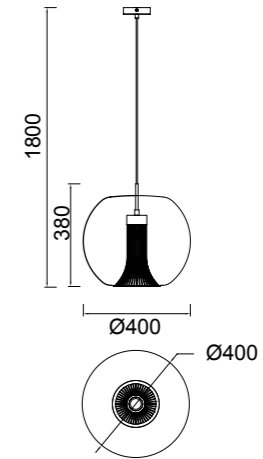

8521 Oro/Cromo-Chrome/Gold
1x GU10 máx. 12W LED (no incl)

Bombillas recomendadas-Suggested bulbs

GU10	K	LED	REF	DIMMABLE
	2700K	7W	R09254	
	3000K	7W	R09255	
	4000K	7W	R09256	
	2700K	7W	R09257	
	3000K	7W	R09258	
	4000K	7W	R09259	

MODO DE USO

GU10 máx. 12W LED (no incl) 100-240V~ 50/60Hz CRI≥ 80

GU10 máx. 12W LED (no incl) 100-240V~ 50/60Hz CRI≥ 80