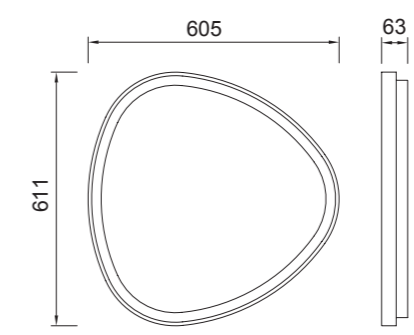

NISEKO II

REF	COLOR	LED	TEMP. COLOR	DIMMABLE	LÚMENES	SIZE	(h):	MANDO	APP
8629	Blanco-White	38W	2700K-5000K	▲	2500lm	421 x 421	63	RF R00135	×
8630	Negro-Black	38W	2700K-5000K	▲	2500lm	421 x 421	63	RF R00135	×
8631	Oro-Gold	38W	2700K-5000K	▲	2500lm	421 x 421	63	RF R00135	×
8632	Madera-Wood	38W	2700K-5000K	▲	2500lm	421 x 421	63	RF R00135	×
8633	Blanco-White	50W	▲	3000lm	611 x 605	63	RF R00135	×	
8634	Negro-Black	50W	2700K-5000K	▲	3000lm	611 x 605	63	RF R00135	×
8635	Oro-Gold	50W	2700K-5000K	▲	3000lm	611 x 605	63	RF R00135	×
8636	Madera-Wood	50W	2700K-5000K	▲	3000lm	611 x 605	63	RF R00135	×

warm white 2700K
natural 4000K
cool white 5000K
Dimmable
Remote Control RF
ON / OFF 30,000
LED life / LED life 30,000 h
LED INCLUDED
5 YEAR WARRANTY GARANTIA LED
IP20

warm white 2700K
natural 4000K
cool white 5000K
Dimmable
Remote Control RF
ON / OFF 30,000
LED life / LED life 30,000 h
LED INCLUDED
5 YEAR WARRANTY GARANTIA LED
IP20