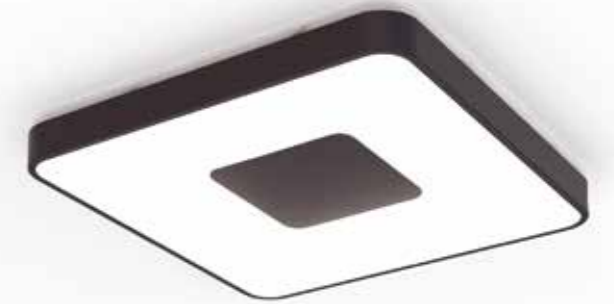

**7917** Negro-Black  
LED 100W 2700K-5000K 4900lm

**7921** Madera-Wood  
LED 80W 2700K-5000K 3900lm

**7924** Madera-Wood  
LED 56W 2700K-5000K 2500lm

**7920** Negro-Black  
LED 80W 2700K-5000K 3900lm

**7923** Negro-Black  
LED 56W 2700K-5000K 2500lm