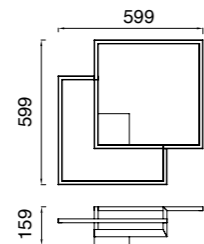

7660 Blanco-White
LED 42,5W 3000K 2450lm

7684 Blanco-White
LED 79W 3000K 4250lm

7661 Blanco-White
LED 42,5W 3000K 2450lm
Dimmable Phase Cut

7685 Blanco-White
LED 79W 3000K 4250lm
Dimmable Phase Cut