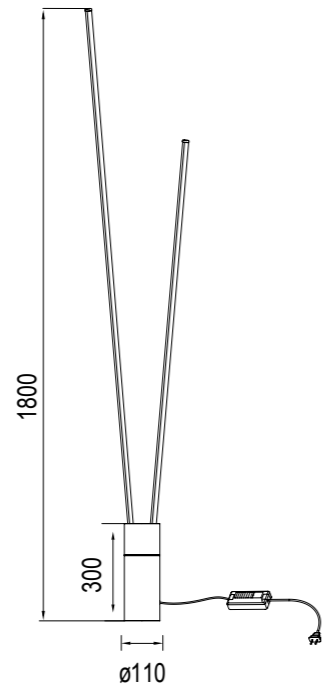

VERTICAL

Pie de Salón-Floor lamp

7345 Blanco-White
LED 44W 3000K 2600lm

7346 Negro-Black
LED 44W 3000K 2600lm

Acero/Steel 220-240V~ 50/60Hz CRI≥ 80