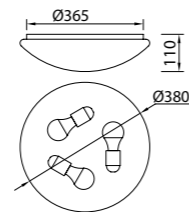

ZERO E27

Metal/Acrílico-Metal/Acrylic 100-240V~ 50/60Hz