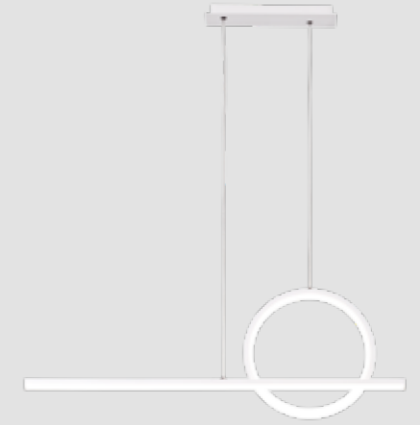

# KITESURF

Lámpara-Pendant lamp

**7190** Blanco-White  
LED 50W 3000K 4000lm

**7140** Negro-Black  
LED 50W 3000K 4000lm

**7142** Negro-Black  
LED 30W 3000K 2400lm

**7192** Blanco-White  
LED 30W 3000K 2400lm