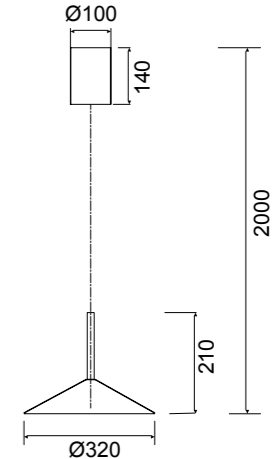

7899 Verde-Green
LED 9W 3000K 800lm

MODO DE USO

Aluminio/Acrílico/Acero-Aluminium/Acrylic/Steel 220-240V~ 50/60Hz CRI≥ 80