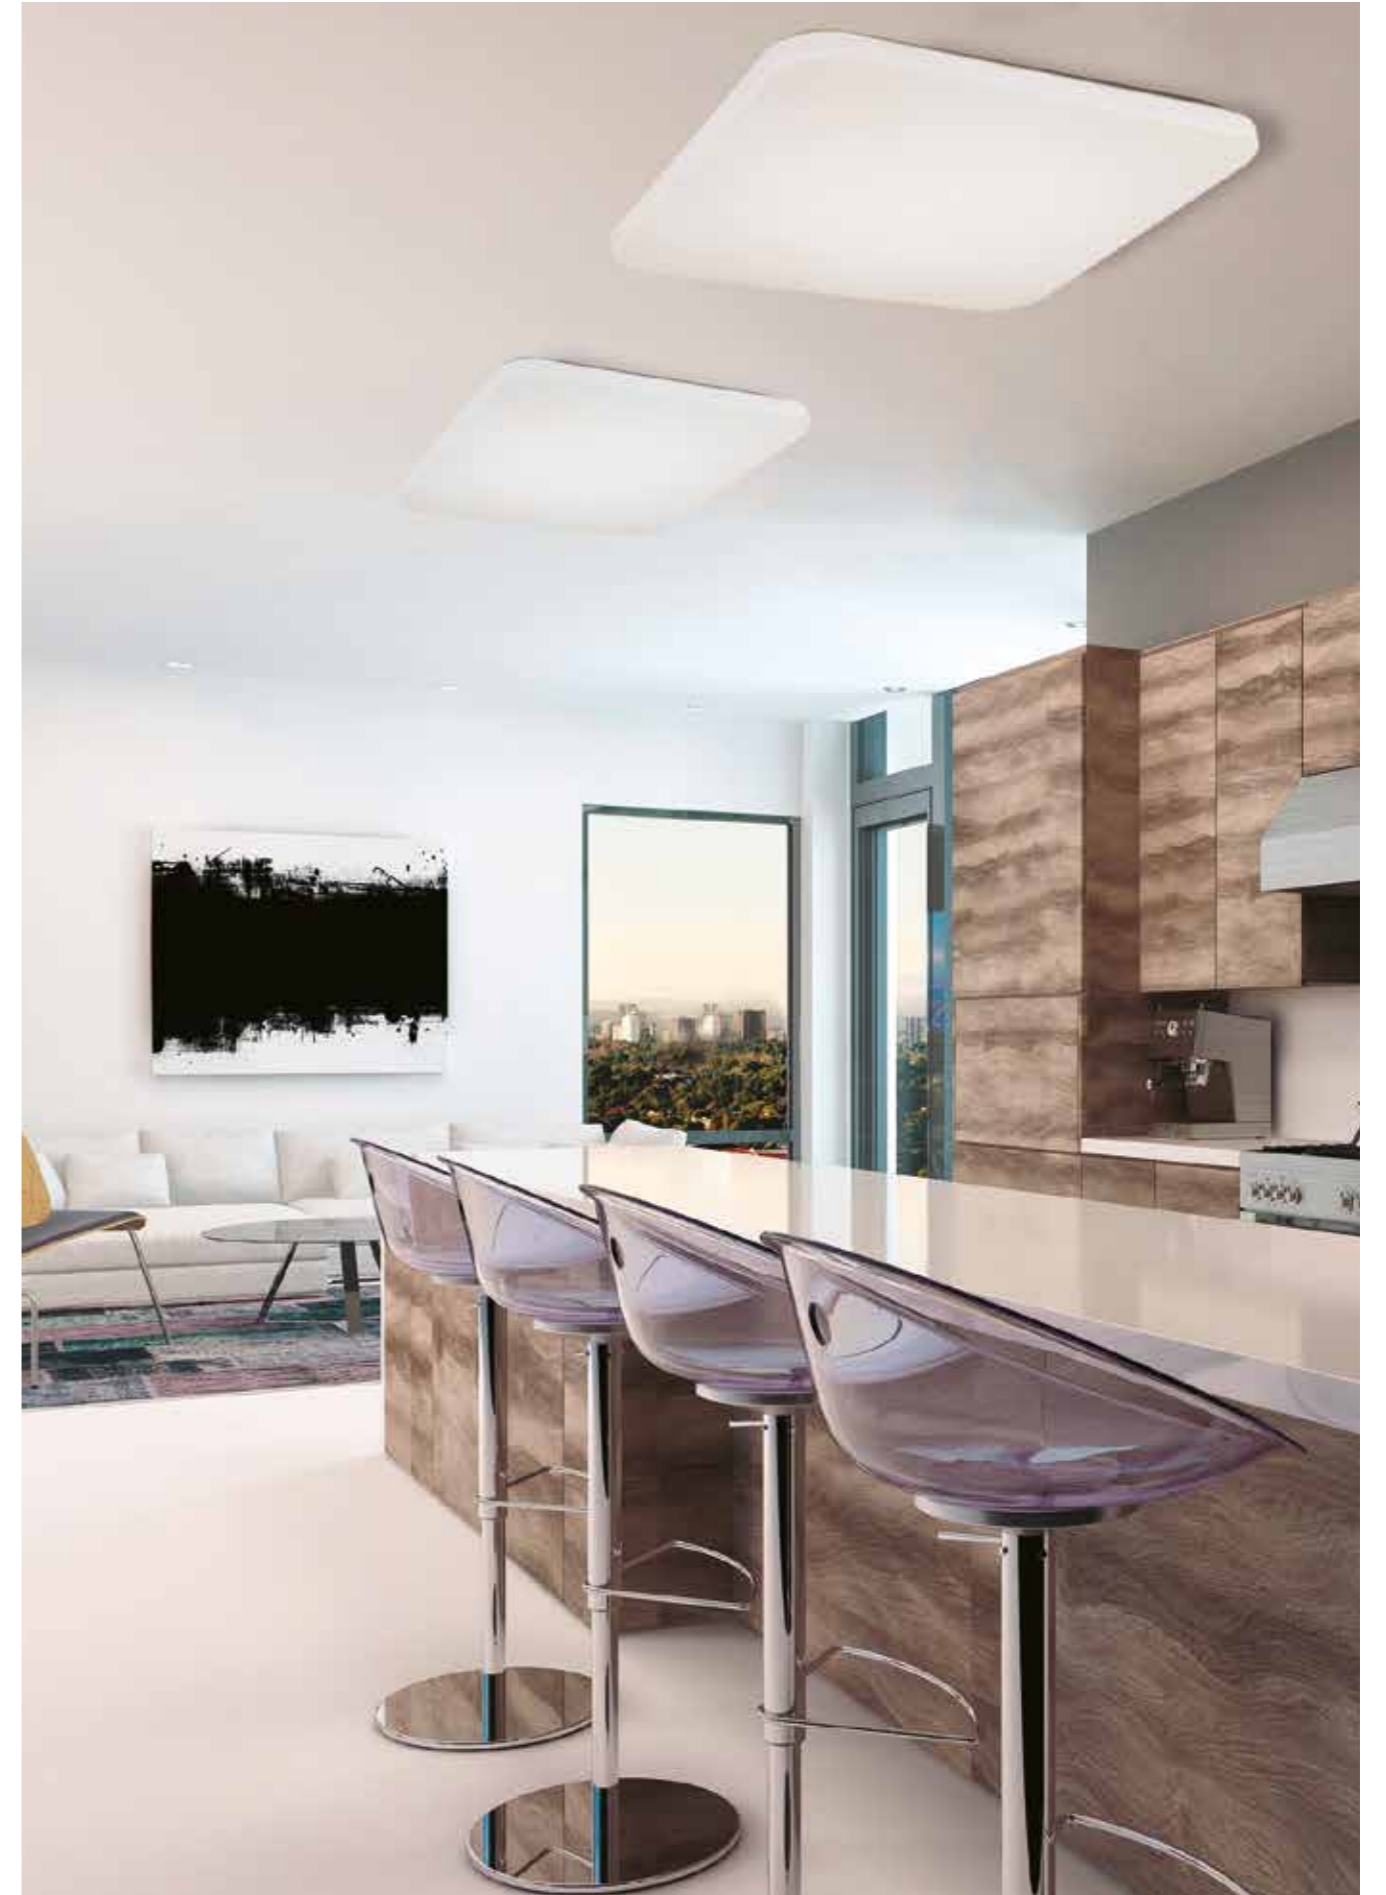

QUATRO II

Plafón-Ceiling lamp

6242 Blanco-White
LED 60W 3000K 3800lm

6241 Blanco-White
LED 45W 3000K 2800lm

6240 Blanco-White
LED 30W 3000K 1800lm

6245 Blanco-White
LED 60W 5000K 4000lm

6244 Blanco-White
LED 45W 5000K 3000lm

6243 Blanco-White
LED 30W 5000K 2000lm