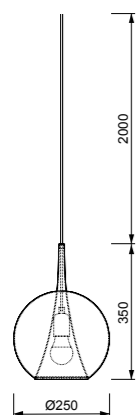

ELSA

8240
Transparente-Transparent
1L x E27 (no incl)

8241
Cobre-Copper
1L x E27 (no incl)

8242
Cromo-Chrome
1L x E27 (no incl)

8243
Oro-Gold
1L x E27 (no incl)

8244
Bronce-Bronze
1L x E27 (no incl)

8245
Transparente-Transparent
1L x E27 (no incl)

8246
Cobre-Copper
1L x E27 (no incl)

8247
Cromo-Chrome
1L x E27 (no incl)

8248
Oro-Gold
1L x E27 (no incl)

8249
Bronce-Bronze
1L x E27 (no incl)

8250
Transparente-Transparent
1L x E27 (no incl)

8251
Cobre-Copper
1L x E27 (no incl)

8252
Cromo-Chrome
1L x E27 (no incl)

8253
Oro-Gold
1L x E27 (no incl)

8254
Bronce-Bronze
1L x E27 (no incl)

8257
Transparente-Transparent
1L x E27 (no incl)

8256
Cromo-Chrome
1L x E27 (no incl)

8255
Bronce-Bronze
1L x E27 (no incl)