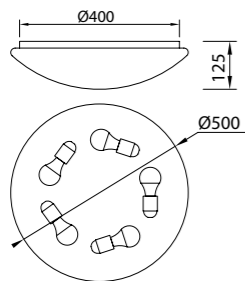

ZERO E27

Metal/Acrílico-Metal/Acrylic 100-240V~ 50/60Hz