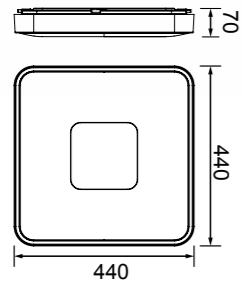

# COIN

by Mantra Team

**7925** Oro-Gold  
LED 100W 2700K-5000K 4900lm

**7916** Blanco-White  
LED 100W 2700K-5000K 4900lm

**7926** Oro-Gold  
LED 80W 2700K-5000K 3900lm

**7927** Oro-Gold  
LED 56W 2700K-5000K 2500lm