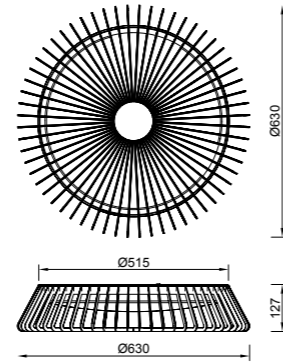

# HIMALAYA

Plafón-Ceiling lamp

**7963** Blanco-White  
LED 80W 2700K-5000K 3500lm

**7964** Madera-Wood  
LED 80W 2700K-5000K 3500lm

**7965** Negro-Black  
LED 80W 2700K-5000K 3500lm

R00129