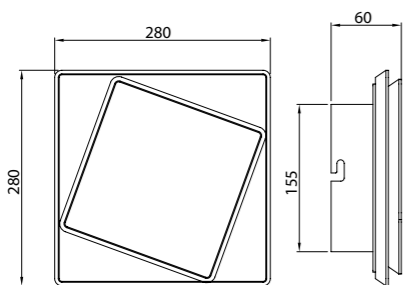

DAKLA

6428 Negro-Black
LED 18W 3000K 1090lm