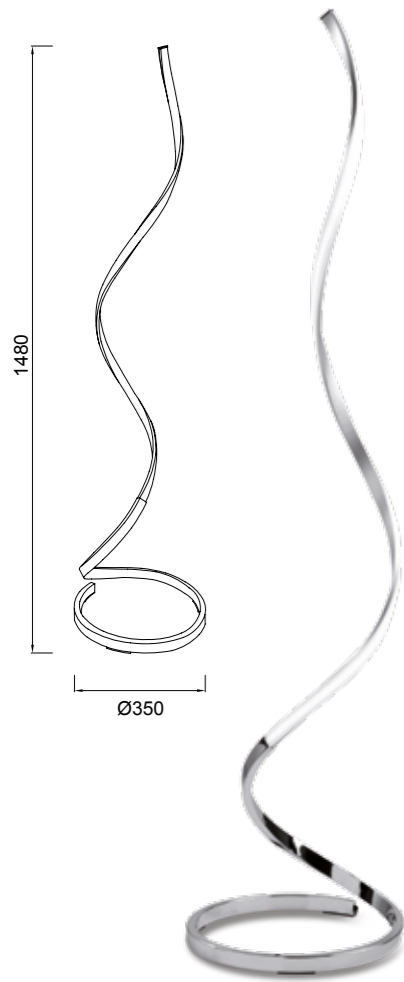

NUR

Pie De Salón-Floor lamp

4983 Plata cromo-Silver chrome
LED 20W 3000K 1800lm
Dimmable

5001 Plata cromo-Silver chrome
LED 20W 3000K 1800lm
Dimmable

5805 Forja-Brown oxide
LED 20W 2800K 1800lm
Dimmable