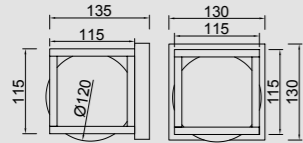

7615 Negro-Black
1LxE27 (no incl)