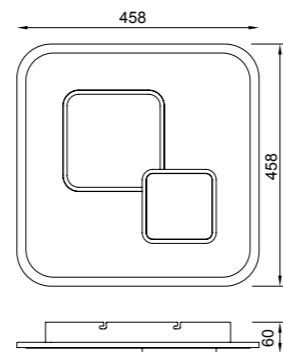

QUAD

6455 Blanco-White
LED 50W 3000K-6000K 3200lm

OFF

ON

Warm white
3000K

Natural
4000K

cool white
6000K

R00127

Metal/Acrílico-Metal/Acrylic 220-240V 50/60Hzz CRI ≥80 - R00127 Incluido