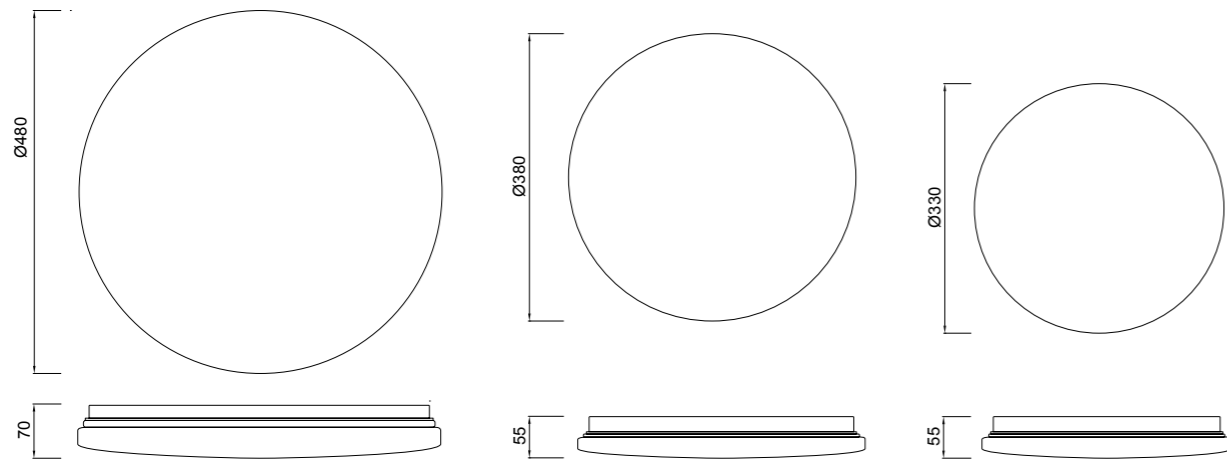

5940 Blanco-White
LED 50W 3000K 3700lm

5942 Blanco-White
LED 36W 3000K 2350lm

5944 Blanco-White
LED 24W 3000K 1600lm

5941 Blanco-White
LED 50W 5000K 3800lm

5943 Blanco-White
LED 36W 5000K 2450lm

5945 Blanco-White
LED 24W 5000K 1700lm