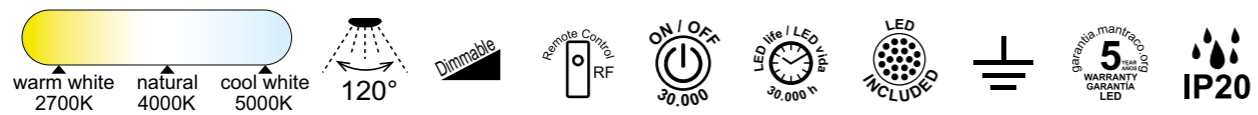

Metal/Acrílico/ABS-Metal/Acrylic/ABS 220-240V~ 50/60Hz CRI≥ 80 R00129 Incluido