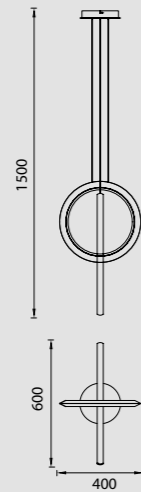

7191 Blanco-White
LED 48W 3000K 3840lm