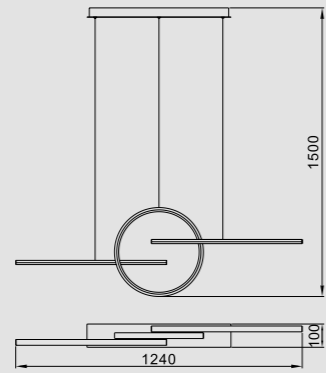

# KITESURF

Lámpara-Pendant lamp

**7190** Blanco-White  
LED 50W 3000K 4000lm

**7140** Negro-Black  
LED 50W 3000K 4000lm

**7142** Negro-Black  
LED 30W 3000K 2400lm

**7192** Blanco-White  
LED 30W 3000K 2400lm