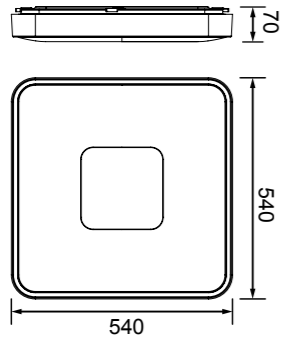

**7917** Negro-Black  
LED 100W 2700K-5000K 4900lm

**7921** Madera-Wood  
LED 80W 2700K-5000K 3900lm

**7924** Madera-Wood  
LED 56W 2700K-5000K 2500lm

**7920** Negro-Black  
LED 80W 2700K-5000K 3900lm

**7923** Negro-Black  
LED 56W 2700K-5000K 2500lm