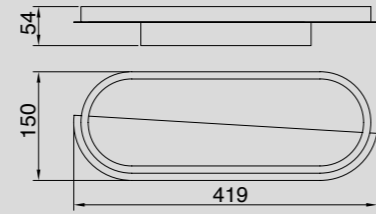

MÁRMOL

8502 Blanco-White
Decorado mármol/Decorated marble
LED 20W 3000K 1800lm

8503 Blanco-White
Decorado mármol/Decorated marble
LED 12W 3000K 1080lm