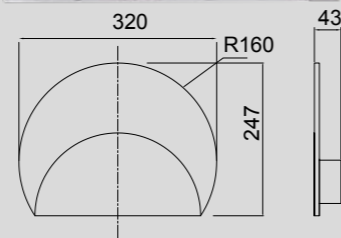

8507 Blanco-White
Decorado mármol/Decorated marble
LED 30W 3000K 2100lm