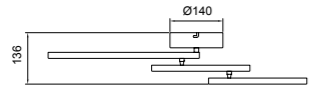

7233 Oro-Gold
LED 40W 3000K 3000lm