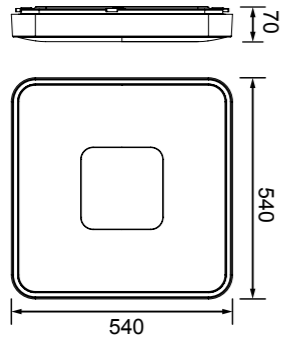

# COIN

by Mantra Team

**7925** Oro-Gold  
LED 100W 2700K-5000K 4900lm

**7916** Blanco-White  
LED 100W 2700K-5000K 4900lm

**7926** Oro-Gold  
LED 80W 2700K-5000K 3900lm

**7927** Oro-Gold  
LED 56W 2700K-5000K 2500lm