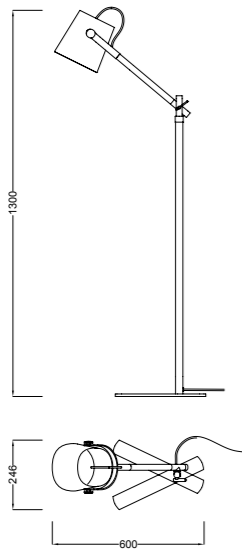

NÓRDICA II

4920
Blanco madera /Pantalla blanca
White wood/White shade
1x E27 máx.20W LED (no incl)

NOT INCLUDED ON/OFF 3 años WARRANTY GARANTIA IP20

Tela/Madera/Acero-Fabric/Wood/Steel 100-240V~ 50/60Hz