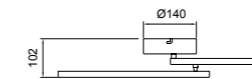

**7234** Negro-Black  
LED 30W 3000K 2250lm

**7235** Oro-Gold  
LED 30W 3000K 2250lm