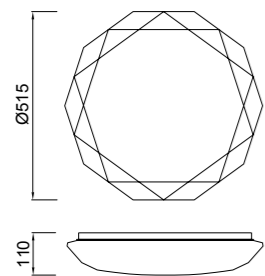

Metal/Acrílico-Metal/Acrylic 220-240V~ 50/60Hz