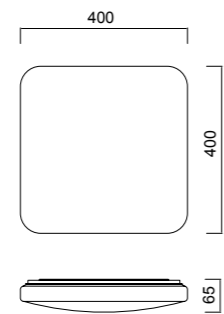

QUATRO II

Plafón-Ceiling lamp

6242 Blanco-White
LED 60W 3000K 3800lm

6241 Blanco-White
LED 45W 3000K 2800lm

6240 Blanco-White
LED 30W 3000K 1800lm

6245 Blanco-White
LED 60W 5000K 4000lm

6244 Blanco-White
LED 45W 5000K 3000lm

6243 Blanco-White
LED 30W 5000K 2000lm