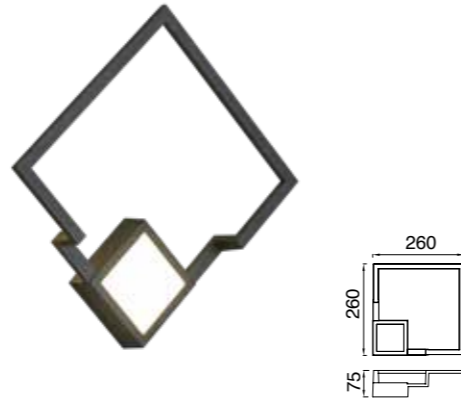

# BOUTIQUE

Aplique-Wall lamp

**7680** Negro-Black  
LED 25W 3000K 1370lm

**7681** Negro-Black  
LED 25W 3000K 1370lm  
Dimmable Phase Cut

**7682** Negro-Black  
LED 17,5W 3000K 1150lm

**7683** Negro-Black  
LED 17,5W 3000K 1150lm  
Dimmable Phase Cut