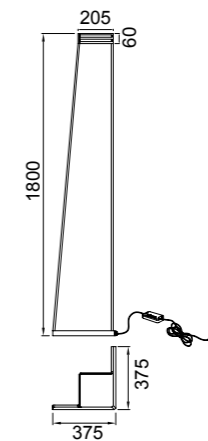

- **7440** Blanco-White
  LED 40W 3000K 3000lm
- **7441** Negro-Black
  LED 40W 3000K 3000lm
- **7442** Oro-Gold
  LED 40W 3000K 3000lm
- **7443** Arena-Sabbia
  LED 40W 3000K 3000lm