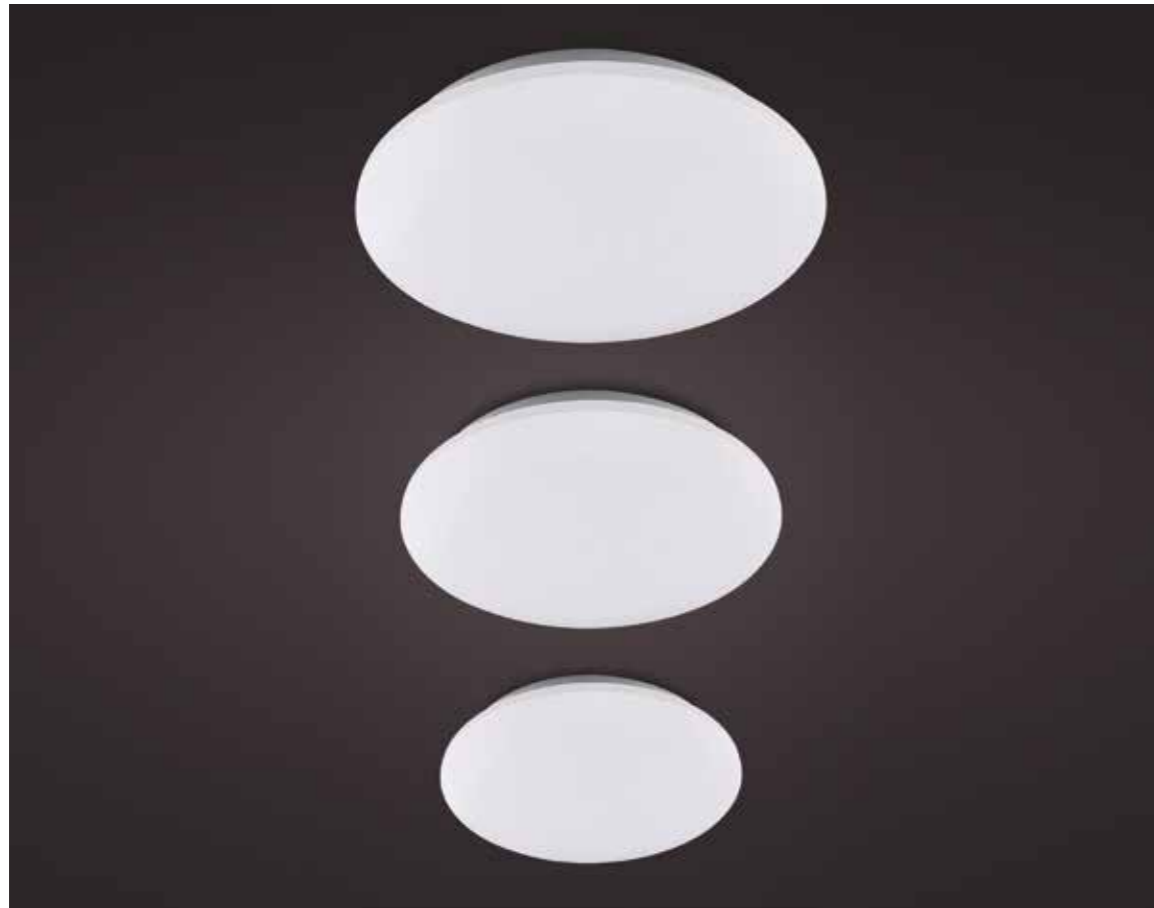

ZERO II

Plafón-Ceiling lamp