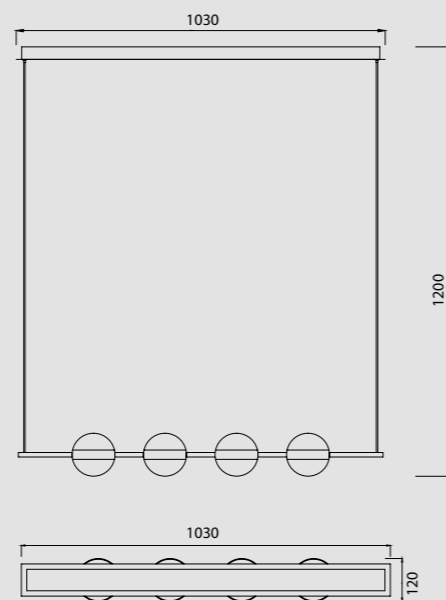

7161 Oro/Negro-Gold/Black
LED 32W 3000K 2400lm

Metal/Acrílico-Metal/Acrylic 220-240V~ 50/60Hz CRI ≥80