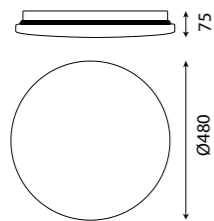

ZERO SMART

5946 Blanco-White
LED 80W 2700K-5000K 4500lm