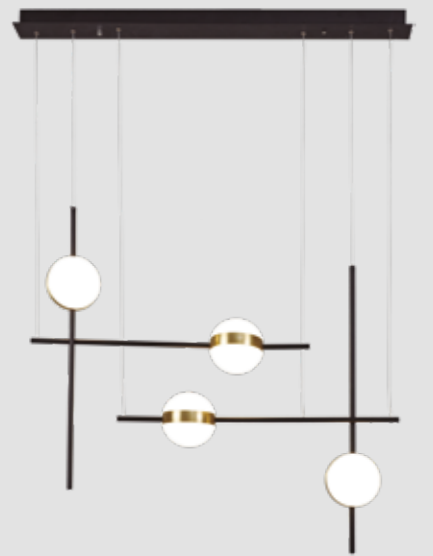

CUBA

7160 Oro/Negro-Gold/Black
LED 32W 3000K 2400lm