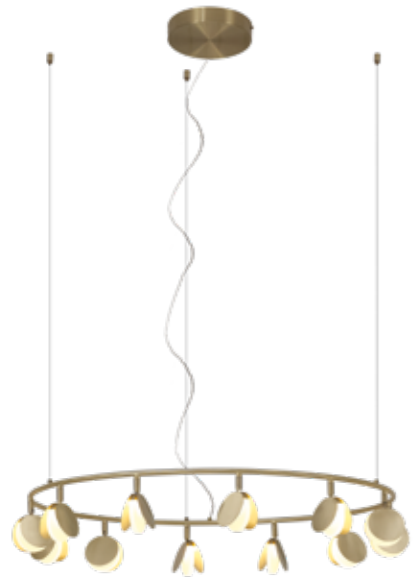

SHELL

7260 Oro-Gold
LED 50W 3000K 2650lm