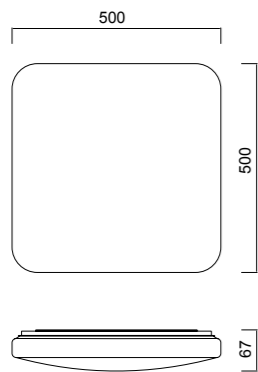

QUATRO II

Plafón-Ceiling lamp

6242 Blanco-White
LED 60W 3000K 3800lm

6241 Blanco-White
LED 45W 3000K 2800lm

6240 Blanco-White
LED 30W 3000K 1800lm

6245 Blanco-White
LED 60W 5000K 4000lm

6244 Blanco-White
LED 45W 5000K 3000lm

6243 Blanco-White
LED 30W 5000K 2000lm