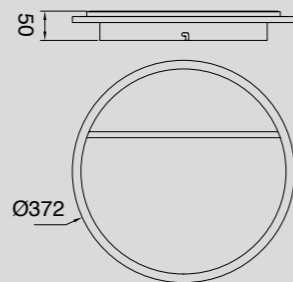

# MÁRMOL

**8502** Blanco-White  
Decorado mármol/Decorated marble  
LED 20W 3000K 1800lm

**8503** Blanco-White  
Decorado mármol/Decorated marble  
LED 12W 3000K 1080lm

**8507** Blanco-White  
Decorado mármol/Decorated marble  
LED 30W 3000K 2100lm