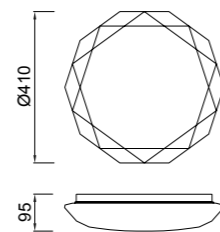

Metal/Acrílico-Metal/Acrylic 220-240V~ 50/60Hz