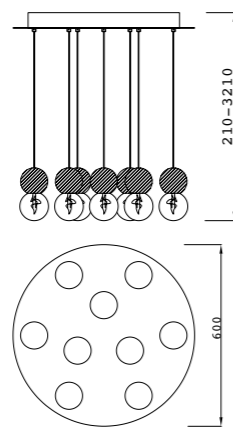

GALAXIA

7620 Blanco+Gris+Rojo
White+Gray+Red
15LxE27 (incl)

7621 Blanco+Gris+Rojo
White+Gray+Red
9LxE27 (incl)

7622 Blanco+Gris+Rojo
White+Gray+Red
6LxE27 (incl)