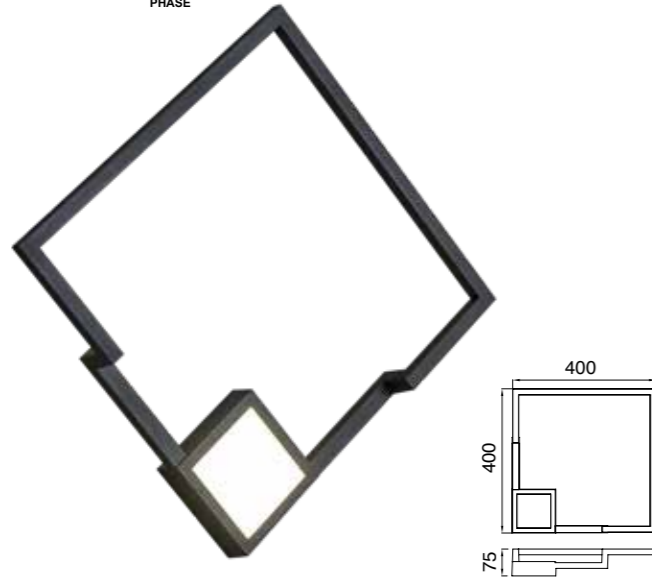

# BOUTIQUE

Aplique-Wall lamp

**7680** Negro-Black  
LED 25W 3000K 1370lm

**7681** Negro-Black  
LED 25W 3000K 1370lm  
Dimmable Phase Cut

**7682** Negro-Black  
LED 17,5W 3000K 1150lm

**7683** Negro-Black  
LED 17,5W 3000K 1150lm  
Dimmable Phase Cut