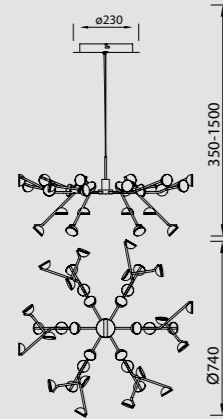

ADN

6260 Blanco mate-Matte white
LED 100W 3000K 7250lm

8651 Blanco mate-Matte white
LED 108W 3000K 7250lm
Dimmable