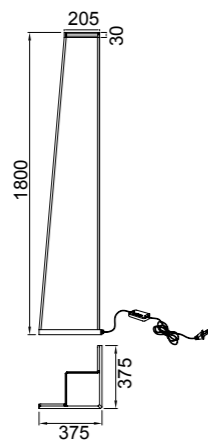

- **7286** Oro-Gold
  LED 20W 3000K 1500lm
- **7288** Arena-Sabbia
  LED 20W 3000K 1500lm
- **7282** Blanco-White
  LED 20W 3000K 1500lm
- **7283** Negro-Black
  LED 20W 3000K 1500lm