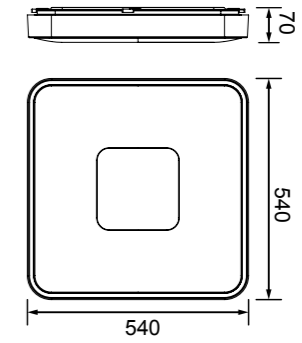

# COIN

by Mantra Team

**7925** Oro-Gold  
LED 100W 2700K-5000K 4900lm

**7916** Blanco-White  
LED 100W 2700K-5000K 4900lm

**7926** Oro-Gold  
LED 80W 2700K-5000K 3900lm

**7927** Oro-Gold  
LED 56W 2700K-5000K 2500lm