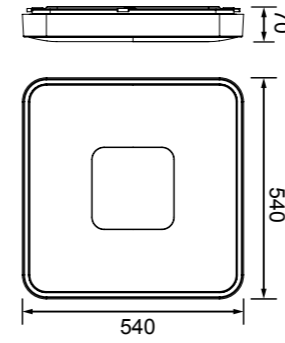

7920 Negro-Black
LED 80W 2700K-5000K 3900lm

7917 Negro-Black
LED 100W 2700K-5000K 4900lm