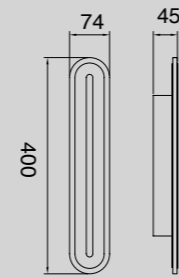

8508 Blanco-White
LED 12W 4000K 1000lm