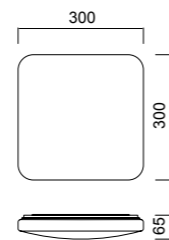

QUATRO II

Plafón-Ceiling lamp

6242 Blanco-White
LED 60W 3000K 3800lm

6241 Blanco-White
LED 45W 3000K 2800lm

6240 Blanco-White
LED 30W 3000K 1800lm

6245 Blanco-White
LED 60W 5000K 4000lm

6244 Blanco-White
LED 45W 5000K 3000lm

6243 Blanco-White
LED 30W 5000K 2000lm