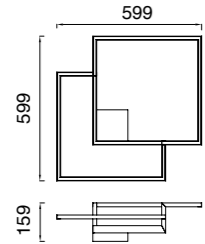

# BOUTIQUE

Plafón-Ceiling lamp

**7672** Negro-Black  
LED 42,5W 3000K 2450lm

**7686** Negro-Black  
LED 79W 3000K 4250lm

**7673** Negro-Black  
LED 42,5W 3000K 2450lm  
Dimmable Phase Cut

**7687** Negro-Black  
LED 79W 3000K 4250lm  
Dimmable Phase Cut