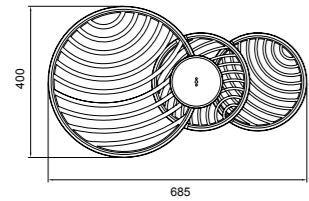

7233 Oro-Gold
LED 40W 3000K 3000lm