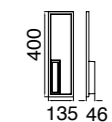

Aluminio/Metal-Aluminium/Metal 220-240V~ 50/60Hz CRI≥ 80 Registered N° 008635742-0004