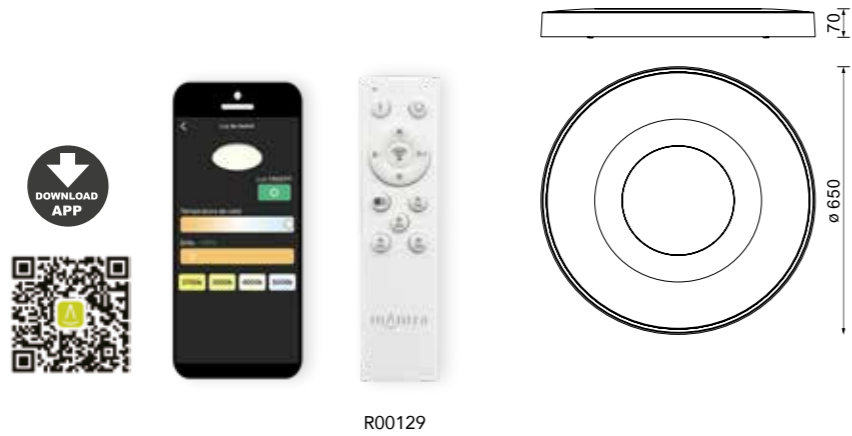

# COIN

Plafón/Ceiling lamp

**7560** Blanco-White  
LED 100W 2700K-5000K 6000lm

**7561** Negro-Black  
LED 100W 2700K-5000K 6000lm

**7562** Madera-Wood  
LED 100W 2700K-5000K 6000lm

**8036** Oro-Gold  
LED 100W 2700K-5000K 6000lm