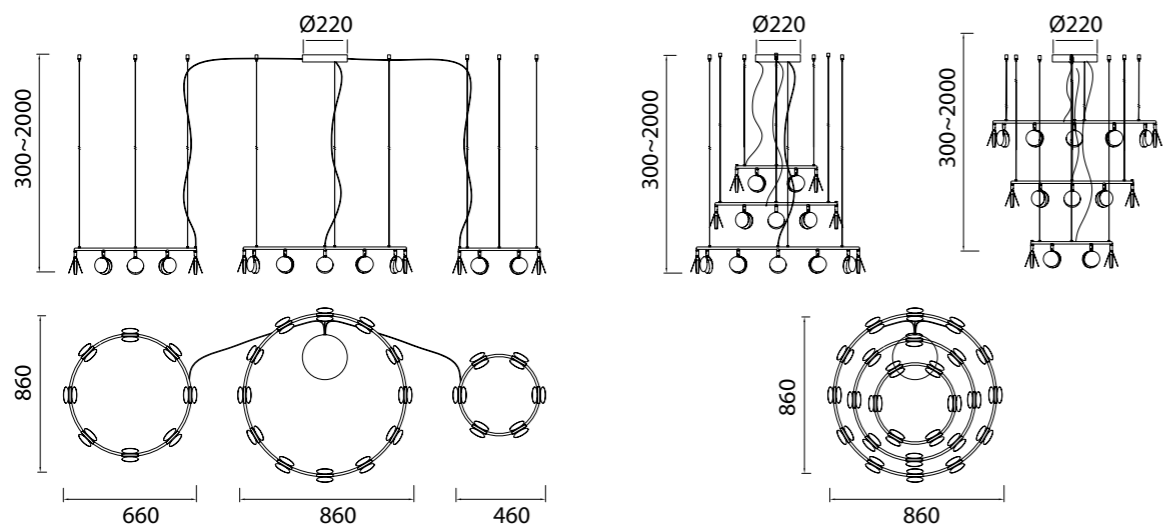

SHELL

7355 Oro-Gold
LED 120W 3000K 6360lm

Metal-Metal 220-240V~ 50/60Hz CRI≥ 80