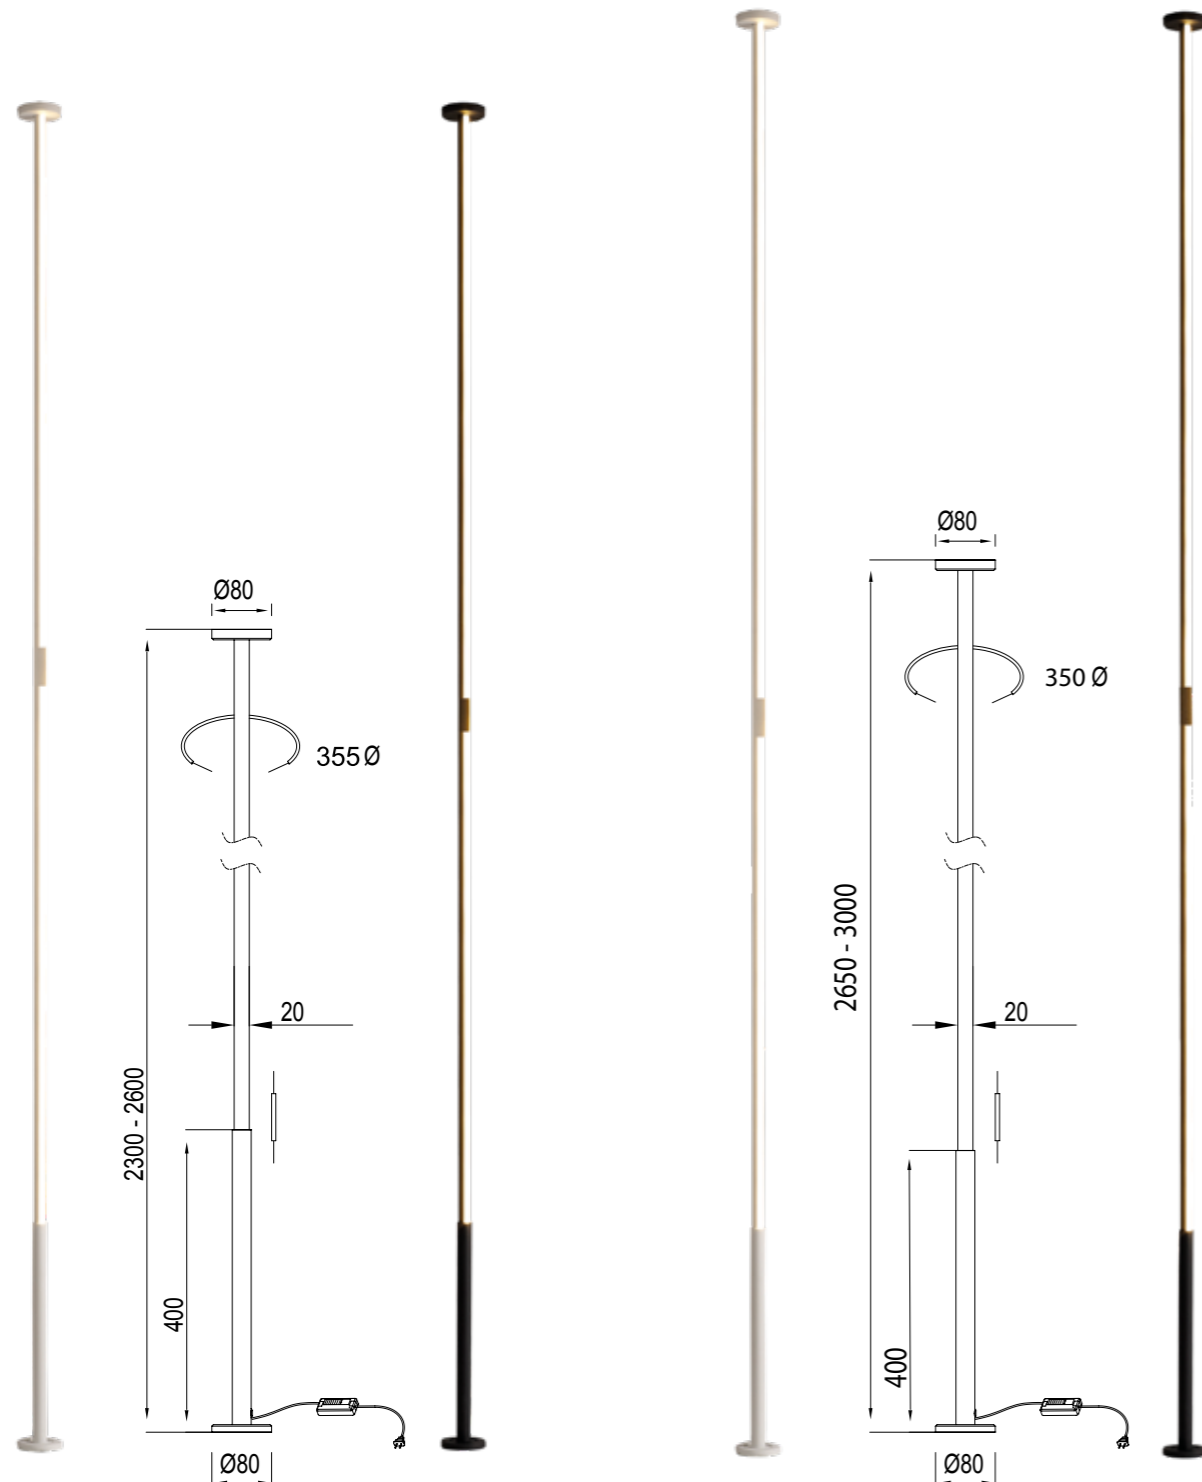

VERTICAL

7358 Blanco-White
LED 36W 3000K 2160lm

7359 Negro-Black
LED 36W 3000K 2160lm

7353 Blanco-White
LED 40W 3000K 2400lm

7354 Negro-Black
LED 40W 3000K 2400lm

Acero/Steel 220-240V~ 50/60Hz CRI≥ 80