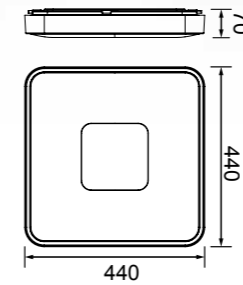

**7917** Negro-Black  
LED 100W 2700K-5000K 4900lm

**7921** Madera-Wood  
LED 80W 2700K-5000K 3900lm

**7924** Madera-Wood  
LED 56W 2700K-5000K 2500lm

**7920** Negro-Black  
LED 80W 2700K-5000K 3900lm

**7923** Negro-Black  
LED 56W 2700K-5000K 2500lm