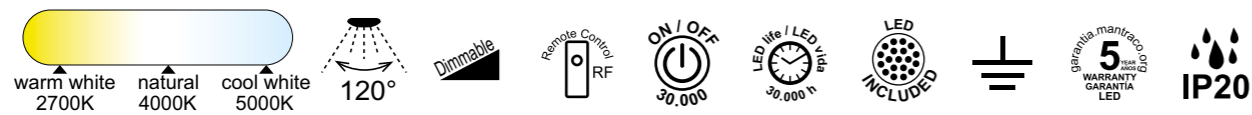

Metal/Acrílico/ABS-Metal/Acrylic/ABS 220-240V~ 50/60Hz CRI≥ 80 R00129 Incluido