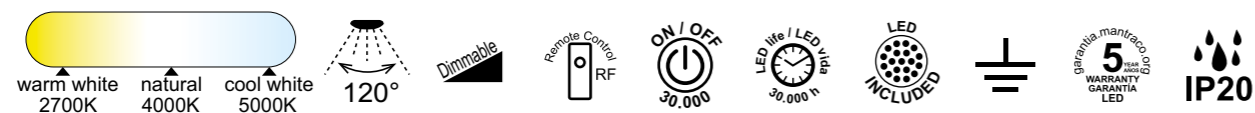

**7565** Madera-Wood  
LED 80W 2700K-5000K 3900lm

**8037** Oro-Gold  
LED 80W 2700K-5000K 3900lm

**7568** Madera-Wood  
LED 56W 2700K-5000K 2500lm

**8038** Oro-Gold  
LED 56W 2700K-5000K 2500lm

R00129

R00129