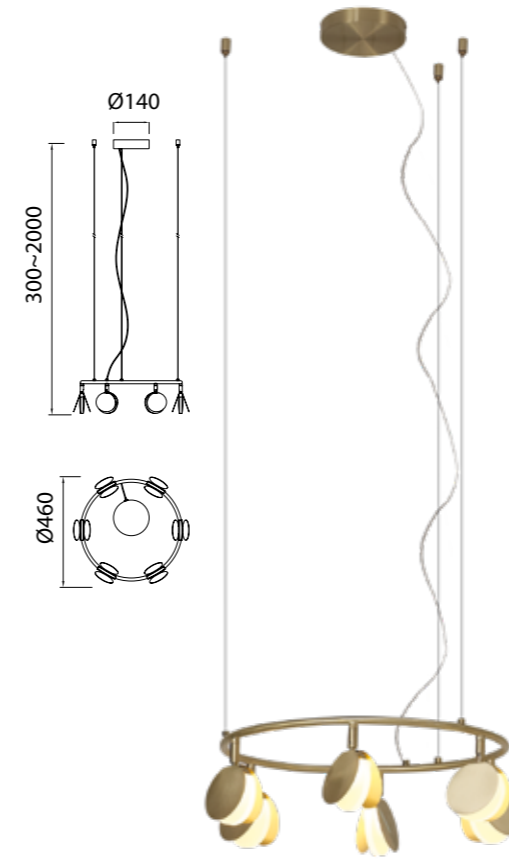

# SHELL

Lámpara-Pendant lamp

**7261** Oro-Gold  
LED 40W 3000K 2120lm

**7262** Oro-Gold  
LED 30W 3000K 1590lm

**7357** Oro-Gold  
LED 60W 3000K 3180lm

Metal-Metal 220-240V~ 50/60Hz CRI≥ 80