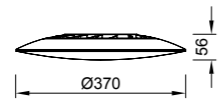

# SLIM

**7972** Blanco-White  
LED 16W 3000K 1300lm

**7971** Blanco-White  
LED 16W 4000K 1400lm

**7970** Blanco-White  
LED 16W 5000K 1440lm

**7975** Blanco-White  
LED 24W 3000K 2050lm

**7974** Blanco-White  
LED 24W 4000K 2150lm