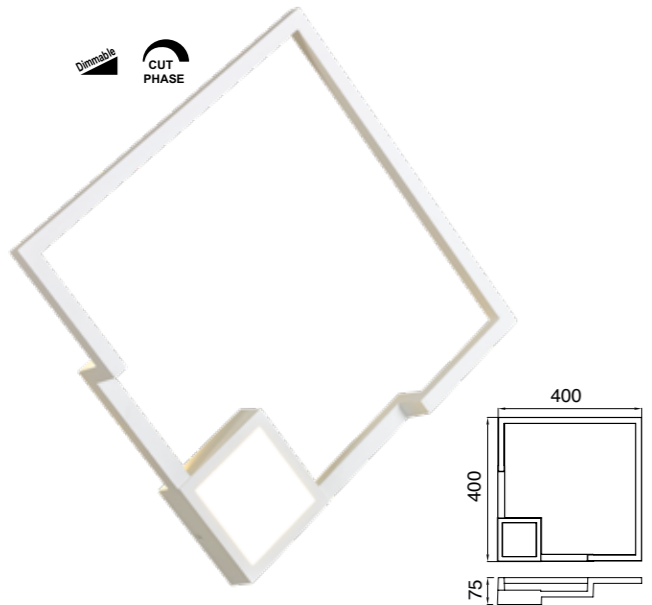

7668 Blanco-White
LED 25W 3000K 1370lm

7669 Blanco-White
LED 25W 3000K 1370lm
Dimmable Phase Cut