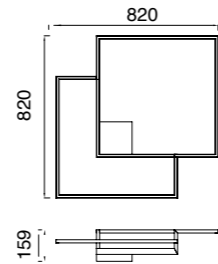

# BOUTIQUE

Plafón-Ceiling lamp

**7672** Negro-Black  
LED 42,5W 3000K 2450lm

**7686** Negro-Black  
LED 79W 3000K 4250lm

**7673** Negro-Black  
LED 42,5W 3000K 2450lm  
Dimmable Phase Cut

**7687** Negro-Black  
LED 79W 3000K 4250lm  
Dimmable Phase Cut