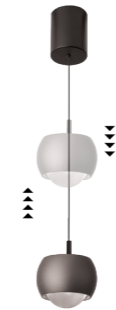

8407 Cromo negro-Black chrome
LED 12W 3000K 1000lm