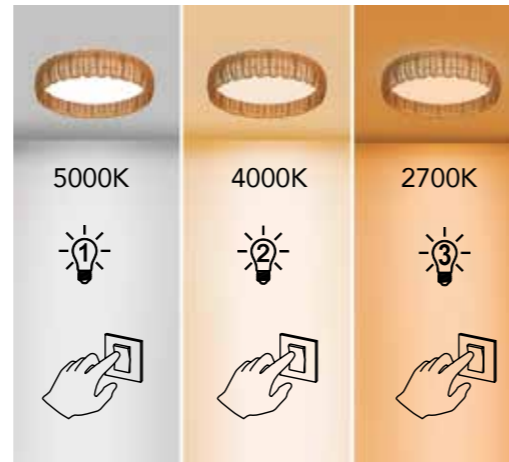

# KILIMANJARO

Plafón-Ceiling lamp

**8193** Ratan-Rattan  
LED 50W 2700K-4000K-5000K 3800lm

**8194** Ratan-Rattan  
LED 36W 2700K-4000K-5000K 2450lm

**8195** Ratan-Rattan  
LED 24W 2700K-4000K-5000K 1700lm