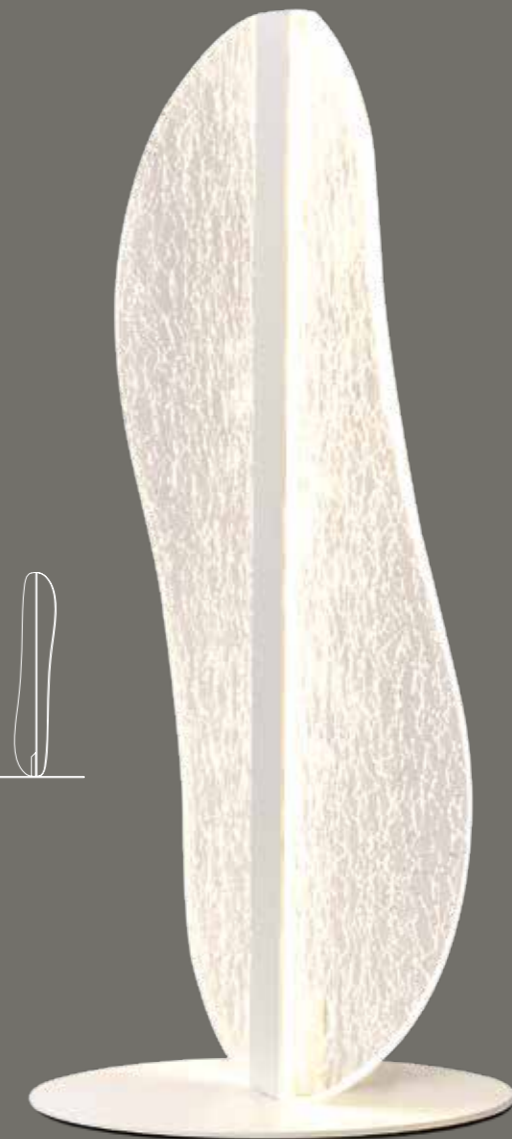

3000K ON/OFF ON / OFF 30.000 LED life / LED vida 30.000 h LED INCLUDED 5 años WARRANTY GARANTIA LED IP20