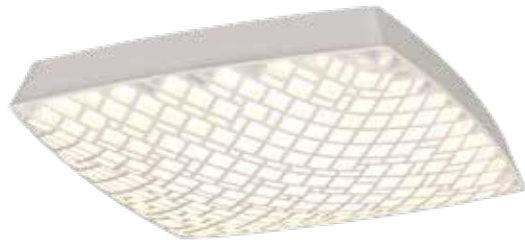

# URBAN

**7886** Blanco-White  
LED 56W 2700K-5000K 4000lm

**7887** Negro-Black  
LED 56W 2700K-5000K 4000lm

**7888** Blanco-White  
LED 80W 2700K-5000K 5200lm

**7889** Negro-Black  
LED 80W 2700K-5000K 5200lm