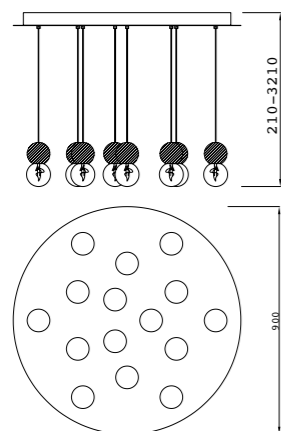

GALAXIA

7620 Blanco+Gris+Rojo
White+Gray+Red
15LxE27 (incl)

7621 Blanco+Gris+Rojo
White+Gray+Red
9LxE27 (incl)

7622 Blanco+Gris+Rojo
White+Gray+Red
6LxE27 (incl)

*Elige tu bombilla incluida al hacer el pedido-Choose your bulb Included when ordering.

LUZ CALIDA
WARM
LIGHT

R09244 LED E27 6.5W 3000K 720lm- G95

LUZ FRÍA
COOL
LIGHT

R09245 LED E27 6.5W 4000K 740lm- G95

LUZ CALIDA
WARM
LIGHT

R09246 LED E27 8W 3000K 720lm-G95- Dimmable Phase Cut

MODO DE USO

Acero-Steel 100-240V~ 50/60Hz CRI≥ 80 E27 Incluido máx.20W LED