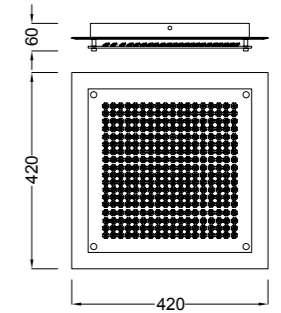

4582 Cromo-Chrome
LED 21W 4000K 2100lm