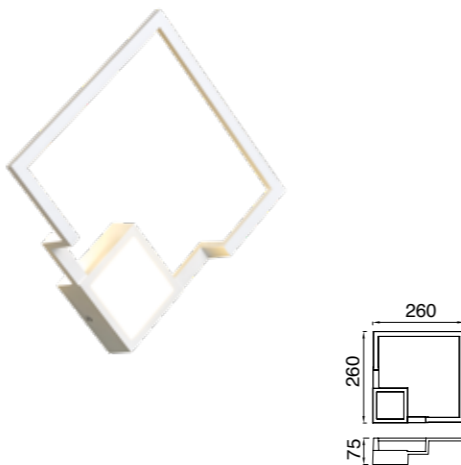

7670 Blanco-White
LED 17,5W 3000K 1150lm

7671 Blanco-White
LED 17,5W 3000K 1150lm
Dimmable Phase Cut