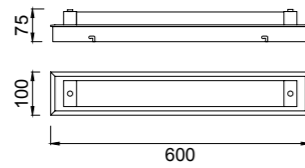

TUBE

5532 Cromo-Chrome
LED 21W 4000K 1800lm