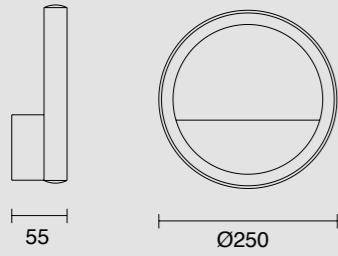

KITESURF

8597 Blanco-White
LED 8W 3000K 640lm

8593 Negro-Black
LED 8W 3000K 640lm