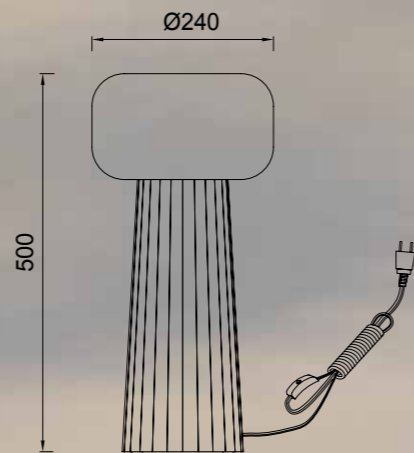

7249 Negro-Black
1L x E27 (no incl)

Tulipa-Glass shade
Cristal-Cromo