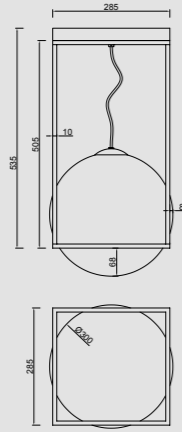

7604 Negro-Black
1LxE27 (no incl)