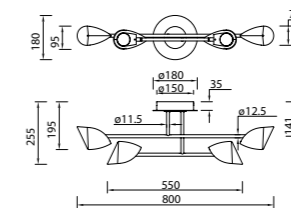

7582 Negro-Black
LED 30W 3000K 2100lm

Aluminio/Metal-Aluminium/Metal 220-240V~ 50/60Hz CRI≥ 80 Registered N°008635742-0007