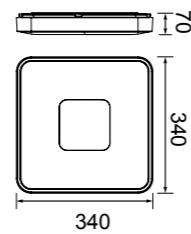

# COIN

by Mantra Team

**7925** Oro-Gold  
LED 100W 2700K-5000K 4900lm

**7916** Blanco-White  
LED 100W 2700K-5000K 4900lm

**7926** Oro-Gold  
LED 80W 2700K-5000K 3900lm

**7927** Oro-Gold  
LED 56W 2700K-5000K 2500lm