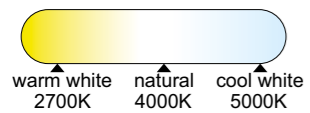

# HIMALAYA

Plafón-Ceiling lamp

**7963** Blanco-White  
LED 80W 2700K-5000K 3500lm

**7964** Madera-Wood  
LED 80W 2700K-5000K 3500lm

**7965** Negro-Black  
LED 80W 2700K-5000K 3500lm

R00129