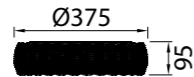

# KILIMANJARO

Plafón-Ceiling lamp

**8193** Ratan-Rattan  
LED 50W 2700K-4000K-5000K 3800lm

**8194** Ratan-Rattan  
LED 36W 2700K-4000K-5000K 2450lm

**8195** Ratan-Rattan  
LED 24W 2700K-4000K-5000K 1700lm