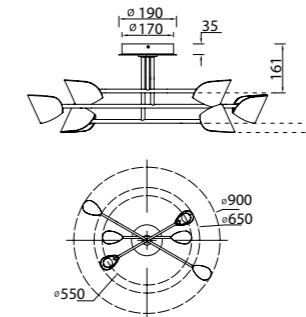

7581 Negro-Black
LED 45W 3000K 3200lm

7582 Negro-Black
LED 30W 3000K 2100lm