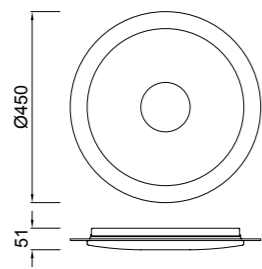

VIRGIN

5929 Blanco diamante-Diamond white
LED 18W 2700K-6500K 1680lm

R00127

Color temperature options: warm white 2700K, natural 4000K, cool white 6500K. Features include: Dimmable, Remote Control RF, ON/OFF 20.000, LED life / LED life 30.000 h, LED INCLUDED, 5 years warranty (GARANTIA 5 años / WARRANTY 5 years / GARANTIA 5 años), and IP20.

Metal/Acrílico-Metal/Acrylic 220-240V~ 50/60Hz - R00127 Incluido