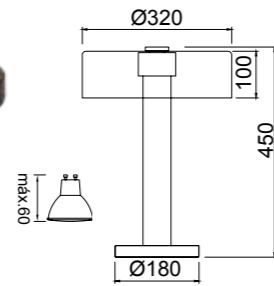

8428 Oro rosa-Pink gold
GU10 1× máx. 12W LED (no incl)

8535 Oro-Gold
GU10 1× máx. 12W LED (no incl)

8426 Oro rosa-Pink gold
GU10 1× máx. 12W LED (not incl)