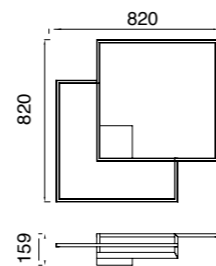

7660 Blanco-White
LED 42,5W 3000K 2450lm

7684 Blanco-White
LED 79W 3000K 4250lm

7661 Blanco-White
LED 42,5W 3000K 2450lm
Dimmable Phase Cut

7685 Blanco-White
LED 79W 3000K 4250lm
Dimmable Phase Cut