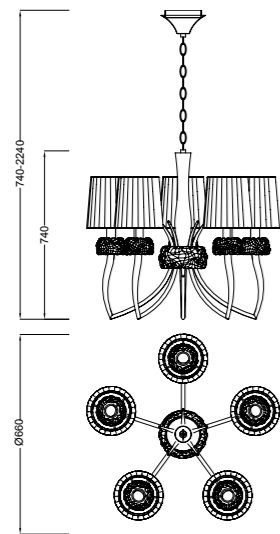

4730 Cuero/Blanco-Antique brass/White
9 x E14 máx. 20W LED (no incl)

Tela/Acero/Cristal-Tela/Steel/Glass 100-240V~ 50/60Hz