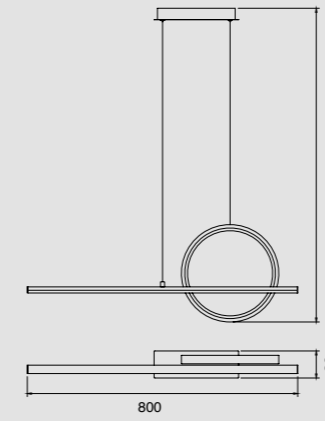

# KITESURF

Lámpara-Pendant lamp

**7190** Blanco-White  
LED 50W 3000K 4000lm

**7140** Negro-Black  
LED 50W 3000K 4000lm

**7142** Negro-Black  
LED 30W 3000K 2400lm

**7192** Blanco-White  
LED 30W 3000K 2400lm