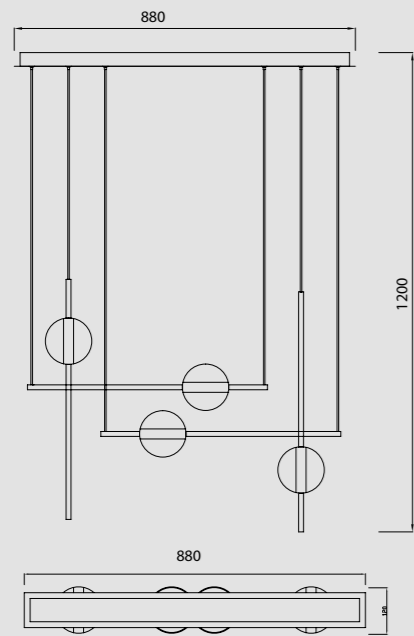

CUBA

7160 Oro/Negro-Gold/Black
LED 32W 3000K 2400lm