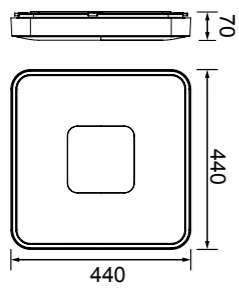

**7917** Negro-Black  
LED 100W 2700K-5000K 4900lm

**7921** Madera-Wood  
LED 80W 2700K-5000K 3900lm

**7924** Madera-Wood  
LED 56W 2700K-5000K 2500lm

**7920** Negro-Black  
LED 80W 2700K-5000K 3900lm

**7923** Negro-Black  
LED 56W 2700K-5000K 2500lm