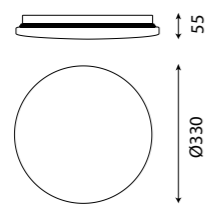

5948 Blanco-White
LED 40W 2700K-5000K 2400lm

R00129