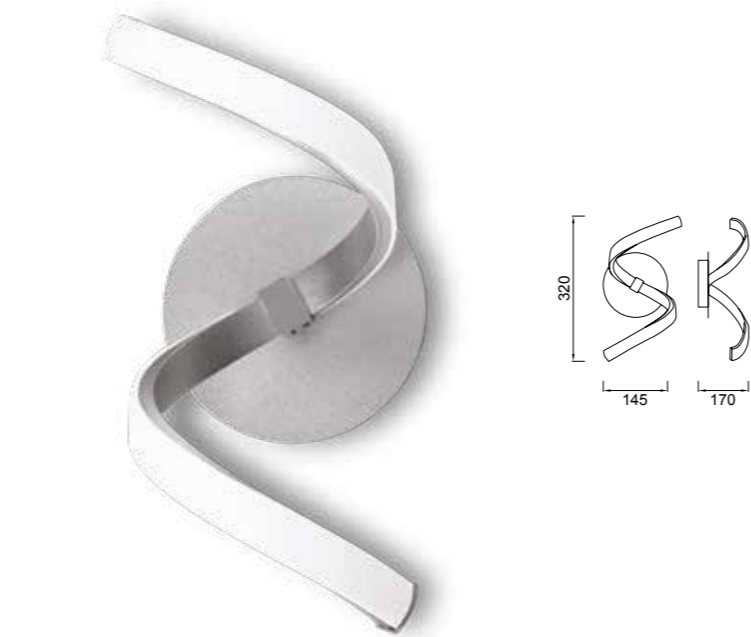

# NUR

Aplique-Wall lamp/Sobremesa-Table lamp

**5000** Plata cromo-Silver chrome  
LED 10W 3000K 850lm  
Dimmable Phase Cut

**4985** Plata cromo-Silver chrome  
LED 10W 3000K 850lm

**5366** Forja-Brown oxide  
LED 15W 2800K 1200lm