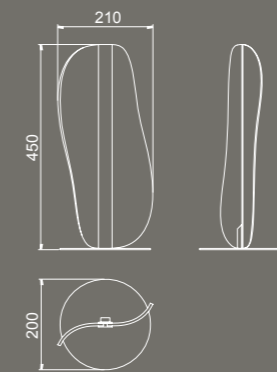

3000K ON/OFF ON / OFF 30.000 LED life / LED vida 30.000 h LED INCLUDED 5 años WARRANTY GARANTIA LED IP20