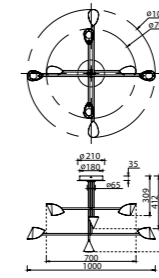

# CAPUCCINA

**7585** Negro-Black  
LED 8,5W 3000K 600lm

**7584** Negro-Black  
LED 8,5W 3000K 610lm

**7587** Negro-Black  
LED 8,5W 3000K 610lm

**7578** Negro-Black  
LED 61,5W 3000K 4000lm

**7579** Negro-Black  
LED 45W 3000K 3100lm