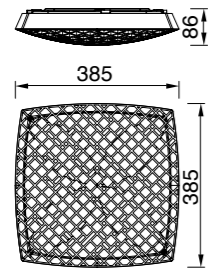

# URBAN

**7886** Blanco-White  
LED 56W 2700K-5000K 4000lm

**7887** Negro-Black  
LED 56W 2700K-5000K 4000lm

**7888** Blanco-White  
LED 80W 2700K-5000K 5200lm

**7889** Negro-Black  
LED 80W 2700K-5000K 5200lm