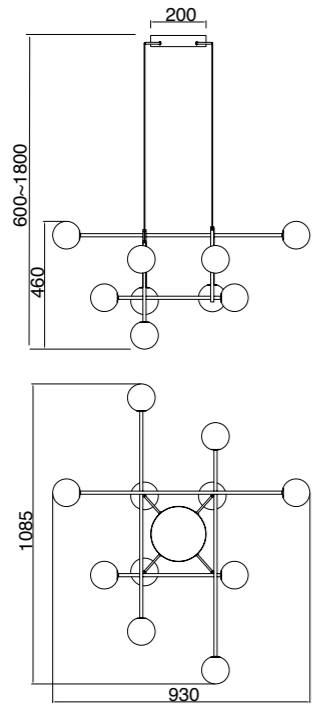

7630 Negro-Black
11LxG4 máx. 5W LED (incl)