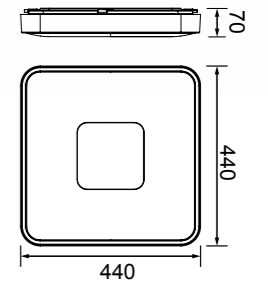

7919 Blanco-White
LED 80W 2700K-5000K 3900lm

R00129