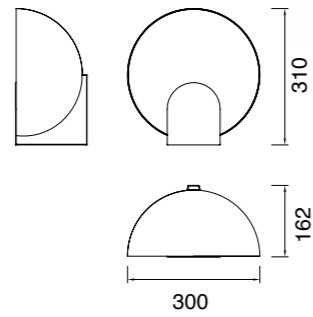

# ÓCULO

Sobremesa-Table lamp

Aplique-Wall lamp

**8431** Negro-Black  
LED 12W 3000K 1080lm

**8432** Oro-Gold  
LED 12W 3000K 1080lm

**8590** Negro-Black  
LED 5W 3000K 400lm

**8433** Negro-Black  
LED 5W 3000K 400lm