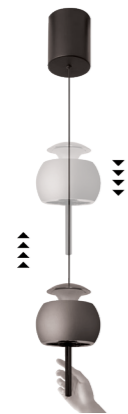

8407 Cromo negro-Black chrome
LED 12W 3000K 1000lm