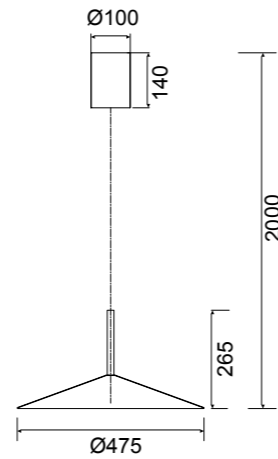

7898 Verde-Green
LED 16W 3000K 1200lm