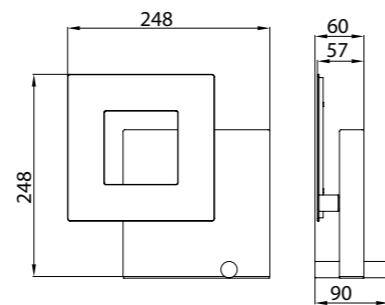

8520

Oro+Negro+Mármol
Gold+Black+Marble
LED 18W 3000K 1260lm