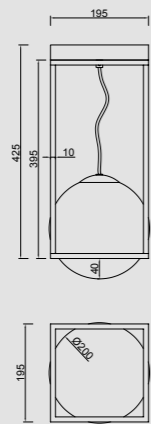

7606 Negro-Black
1LxE27 (no incl)