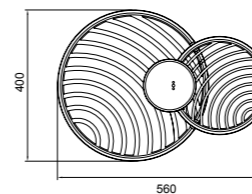

**7234** Negro-Black  
LED 30W 3000K 2250lm

**7235** Oro-Gold  
LED 30W 3000K 2250lm