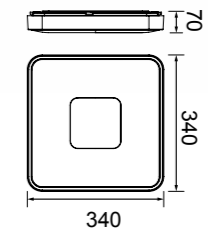

**7917** Negro-Black  
LED 100W 2700K-5000K 4900lm

**7921** Madera-Wood  
LED 80W 2700K-5000K 3900lm

**7924** Madera-Wood  
LED 56W 2700K-5000K 2500lm

**7920** Negro-Black  
LED 80W 2700K-5000K 3900lm

**7923** Negro-Black  
LED 56W 2700K-5000K 2500lm