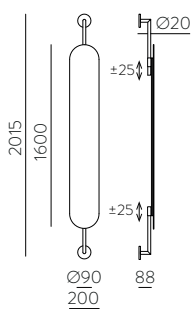

DRESSCODE

CUSTOM
Customize it | Personalízalo
(See pag. 329)

FIXING	FINISH	CODE
Wall - Wall	■	A10735R1036

FINISH | ■ MATT GOLD | ORO MATE (RAL 1036)

IKOO CUSTOM

GLASS 4mm - METAL | CRISTAL 4mm - METAL