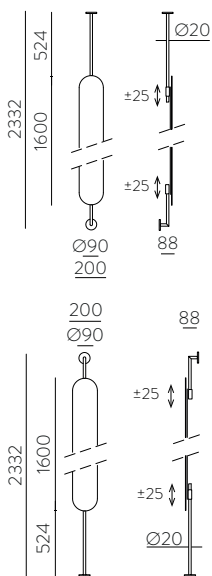

DRESSCODE

CUSTOM
Customize it | Personalizalo
(See pag. 329)

RAL

FIXING

FINISH

CODE

Ceiling - Wall

A107341R1036

Floor - Wall

A10734R1036