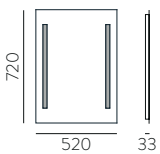

ON-OFF	FIXING	FINISH	WATT	LUM (Real)	K	CODE
		□	23W	1618	3000	A1642900LB

IP44 IK00 CRI>90

incl

CUSTOM

GLASS 4mm - METAL | CRISTAL 4mm - METAL