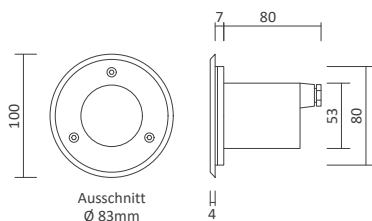

Passende LED GU10 Spots

- Ledvance LED GU10 Spot 5,5W, S. 395
- Philips Master LED GU10 Spot 4,9W, S. 395
- Philips Master LED GU10 Spot 6,2W, S. 396