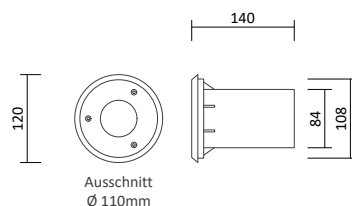

Passende LED GU10 Spots

- Ledvance LED GU10 Spot 5,5W, S. 395
- Philips Master LED GU10 Spot 4,9W, S. 395
- Philips Master LED GU10 Spot 6,2W, S. 396